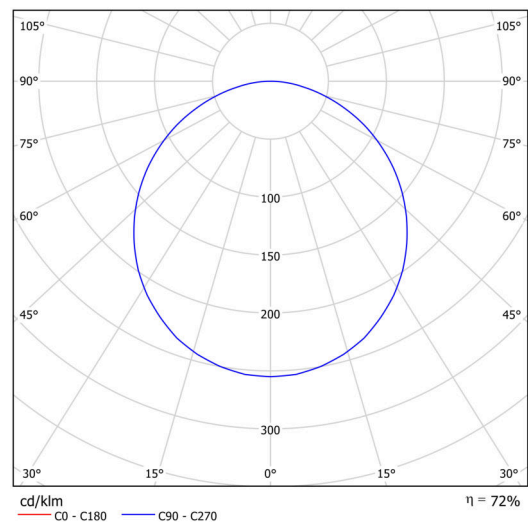

Luminous

Blue light hazard	Risk group 0

Eulum data for calculation programs are available at www.osmont.cz.