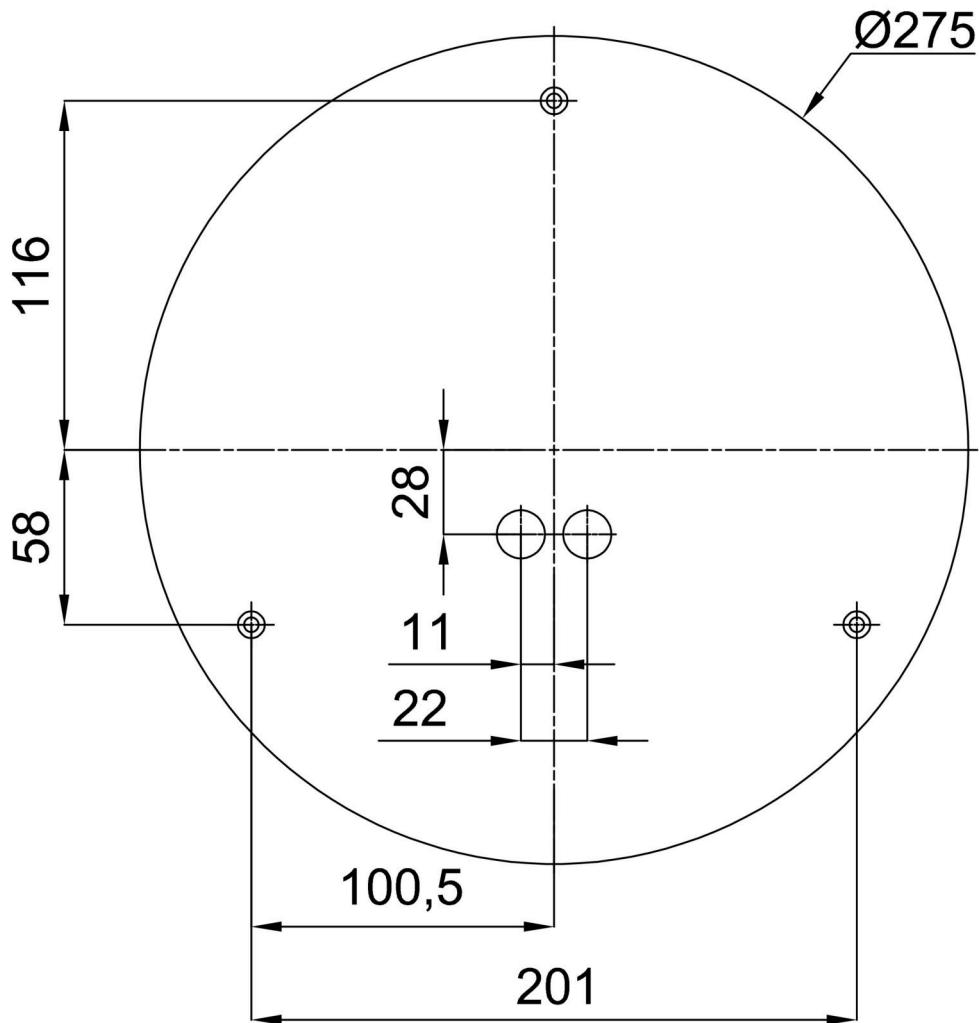

Logistic

EAN	8591728080471
Weight NTTO	1.6 Kg
Weight BTTO	1.9 Kg
Warranty*	60 months

*The warranty for the batteries is valid for 12 months from the date of purchase.

Installation dimensions: