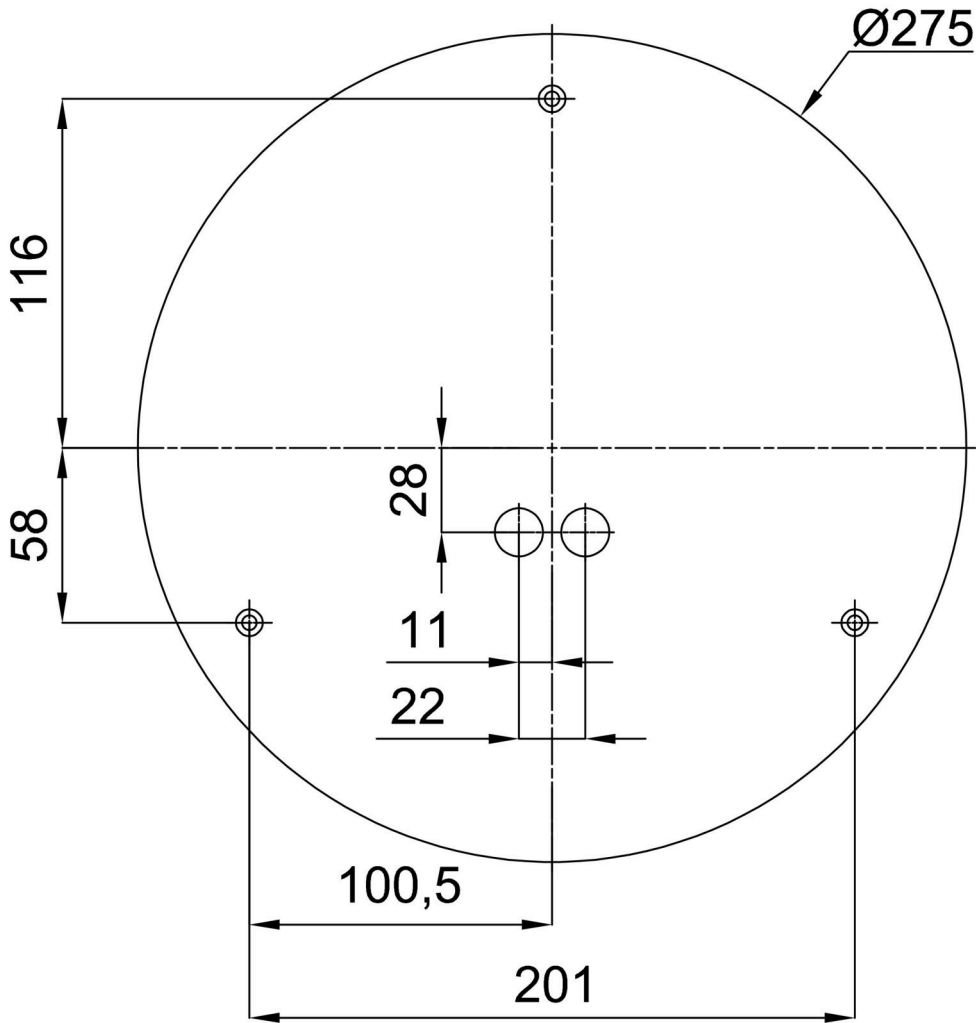

Technical

Types of luminaires	Dimmable
Mounting type	surface mounted
Base material	steel
Shade material	Black plastic with metal collar
Base color	black Ral9005
Shade color	black
Holding the shade	folding system
Mounting location	ceiling/wall
Width	300 mm
Length	300 mm
Height	80 mm
Diameter	ø 300 mm
mounting holes (diameter)	3xø5mm
Installation wire (diameter)	2xø16mm
Energy Class	D
Operating temperature	from -20°C to +30°C

Installation dimensions:

Additional assortment:

Base for surface mounting

Product code	Name	Color	Description	Picture	Drawing
33501	KN6,K6/BP	white Ral9003			

Lampshade

Product code	Name	Color	Description	Picture	Drawing
20636	FC1C	black		