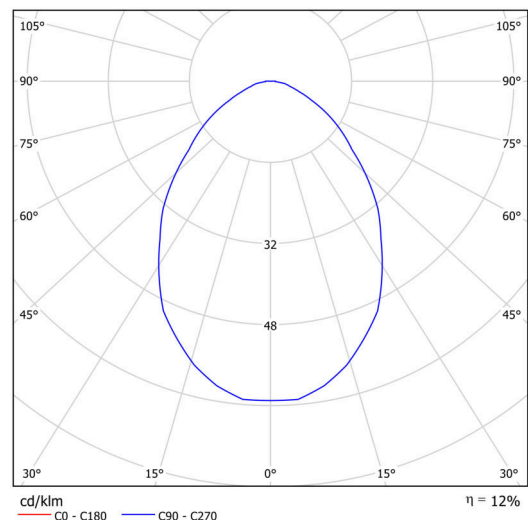

Luminous

Lum. flux of luminaire	310 lm
Lum. flux of light source	2810 lm
Luminaire efficacy	17 lm/W
Temperature	4000 K
Rated life time LED L80/B10	100000 hours
CRI	Ra80
MacAdam	3
Blue light hazard	Risk group 0