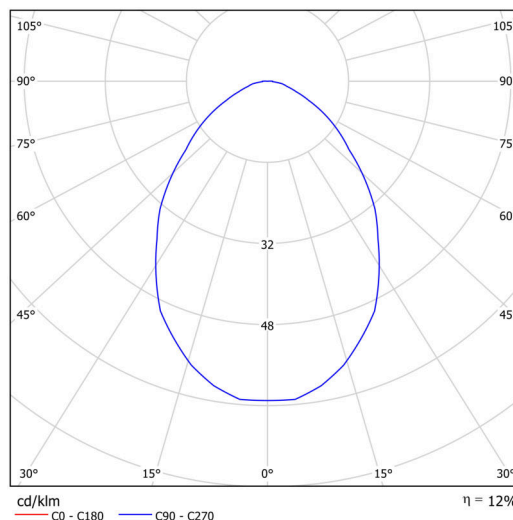

Luminous

Lum. flux of luminaire	310 lm
Lum. flux of light source	2810 lm
Luminaire efficacy	17 lm/W
Temperature	4000 K
Rated life time LED L80/B10	100000 hours
CRI	Ra80
MacAdam	3
Blue light hazard	Risk group 0