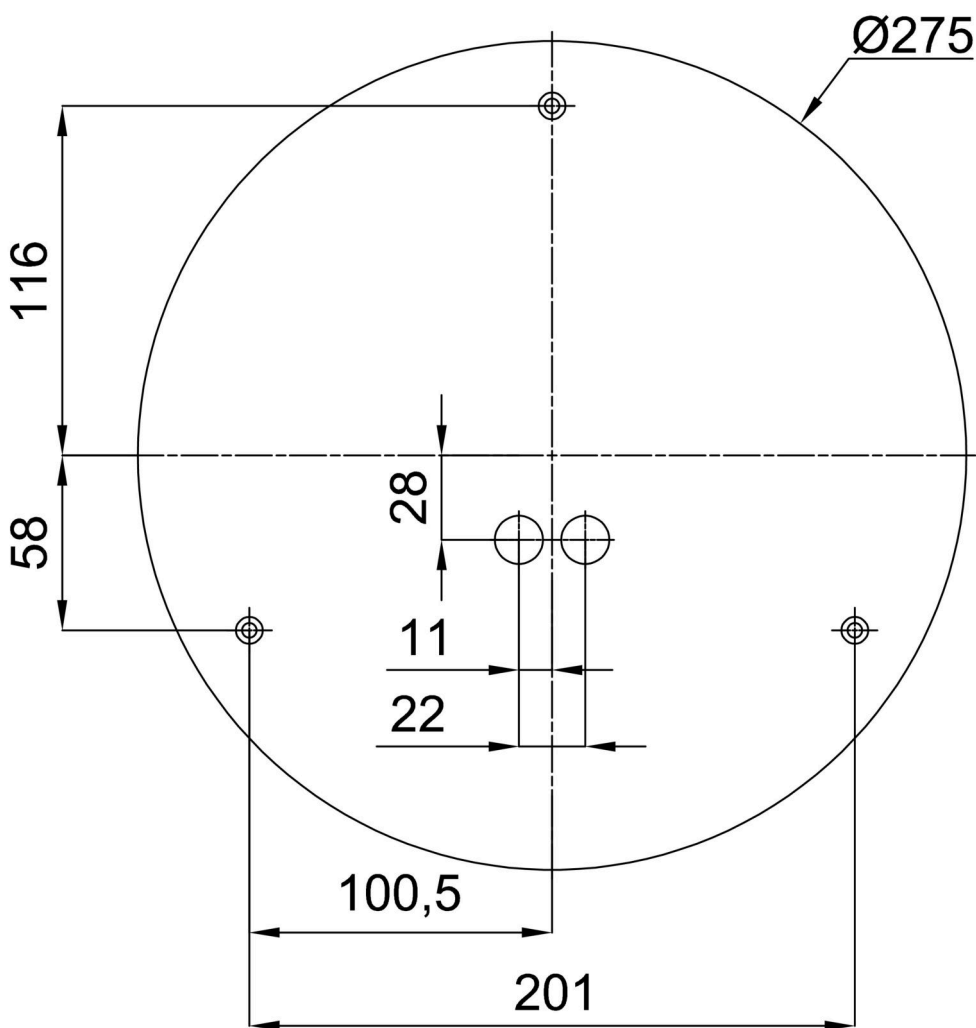

TECHNICAL SHEET

Multipower

Possibility of output adjustment by the user (DIP switch on the current source).

I [mA]	700	600	500	400	
[%]	100	86	71	57	

Logistic

EAN	8591728083519
Weight NTTO	1.6 Kg
Weight BTTO	1.9 Kg
Warranty*	60 months

*The warranty for the batteries is valid for 12 months from the date of purchase.

Installation dimensions: