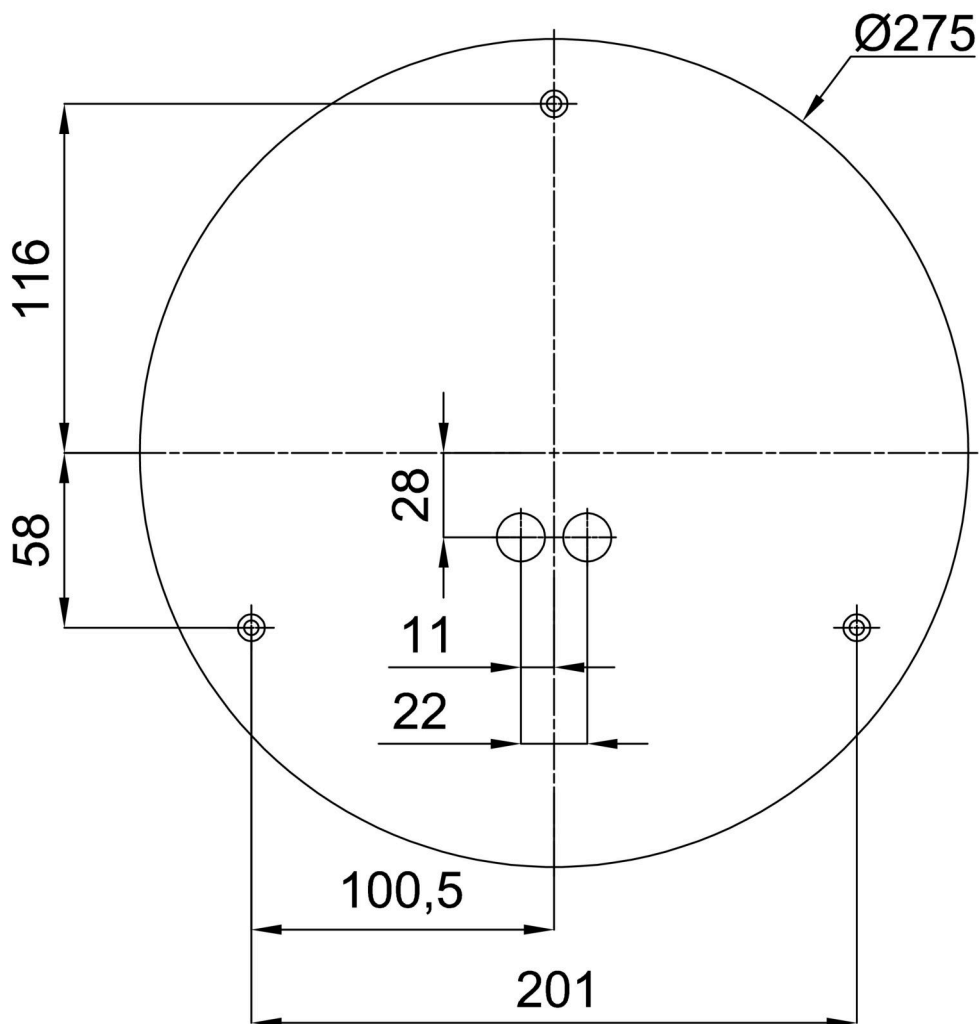

Technical

Types of luminaires	Dimmable
Mounting type	surface mounted
Base material	steel
Shade material	Black plastic with metal collar
Base color	white Ra9003
Shade color	white - black
Holding the shade	folding system
Mounting location	ceiling/wall
Width	300 mm
Length	300 mm
Height	80 mm
Diameter	ø 300 mm
mounting holes (diameter)	3xø5mm
Installation wire (diameter)	2xø16mm
Energy Class	D
Operating temperature	from -20°C to +30°C

Luminous

Lum. flux of luminaire	340 lm
Lum. flux of light source	2810 lm
Luminaire efficacy	18 lm/W
Temperature	4000 K
Rated life time LED L80/B10	100000 hours
CRI	Ra80
MacAdam	3
Blue light hazard	Risk group 0

Installation dimensions:

Additional assortment:

Base for surface mounting

Product code	Name	Color	Description	Picture	Drawing
33501	KN6,K6/BP	white Ra19003			

Lampshade

Product code	Name	Color	Description	Picture	Drawing
20633	FC1B	white - black		