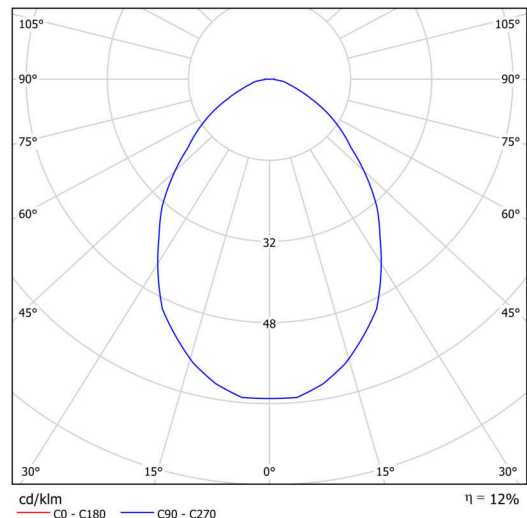

Luminous

Lum. flux of luminaire	340 lm
Lum. flux of light source	2810 lm
Luminaire efficacy	18 lm/W
Temperature	4000 K
Rated life time LED L80/B10	100000 hours
CRI	Ra80
MacAdam	3
Blue light hazard	Risk group 0