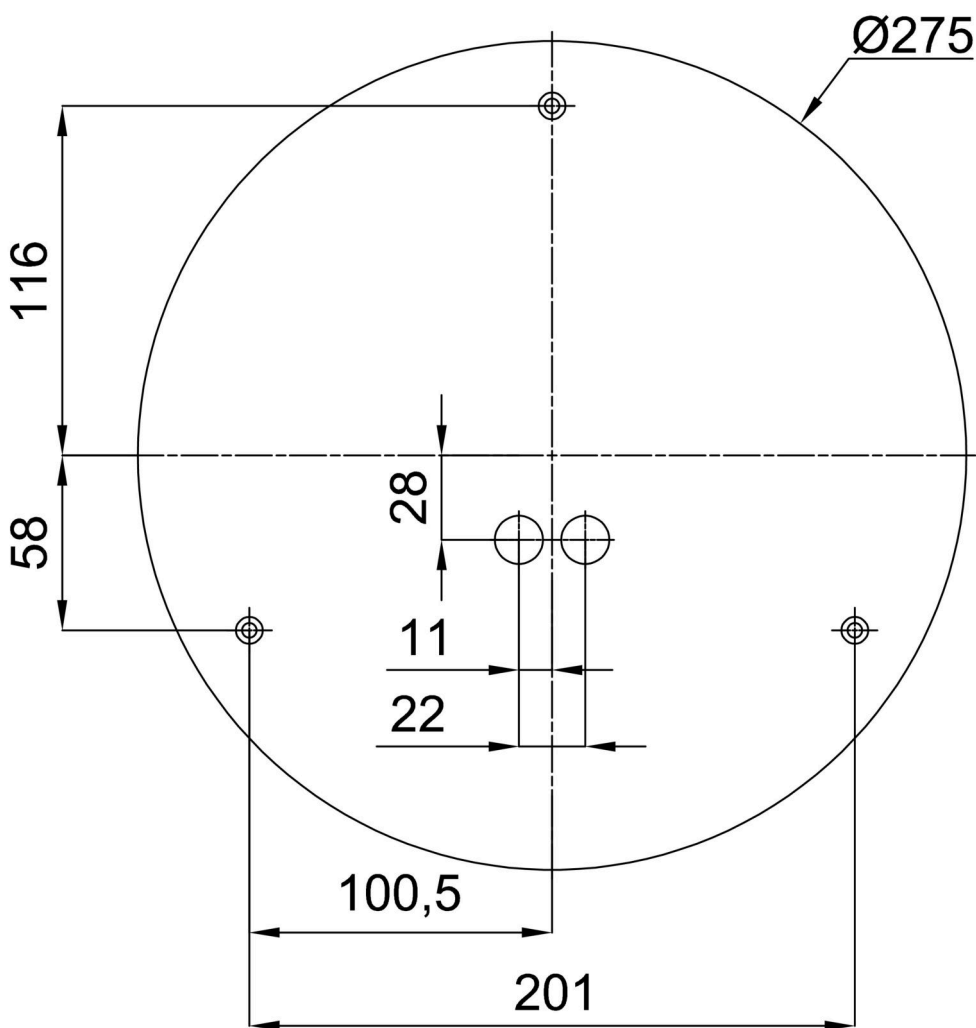

TECHNICAL SHEET

Multipower

Possibility of output adjustment by the user (DIP switch on the current source).

I [mA]	700	600	500	400	
[%]	100	86	71	57	

Logistic

EAN	8591728083250
Weight NTTO	1.6 Kg
Weight BTTO	1.9 Kg
Warranty*	60 months

*The warranty for the batteries is valid for 12 months from the date of purchase.

Installation dimensions: