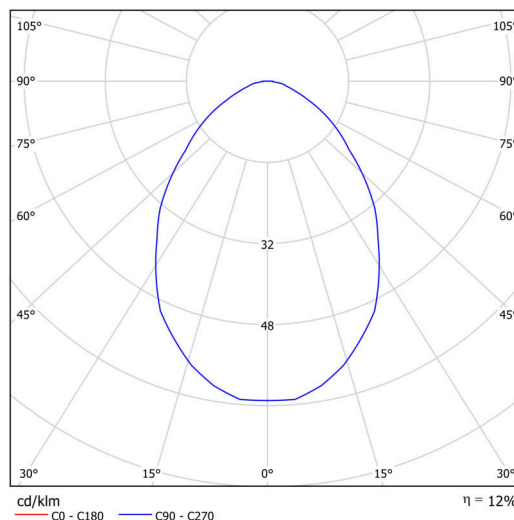

Luminous

Lum. flux of luminaire	340 lm
Lum. flux of light source	2810 lm
Luminaire efficacy	18 lm/W
Temperature	4000 K
Rated life time LED L80/B10	100000 hours
CRI	Ra80
MacAdam	3
Blue light hazard	Risk group 0