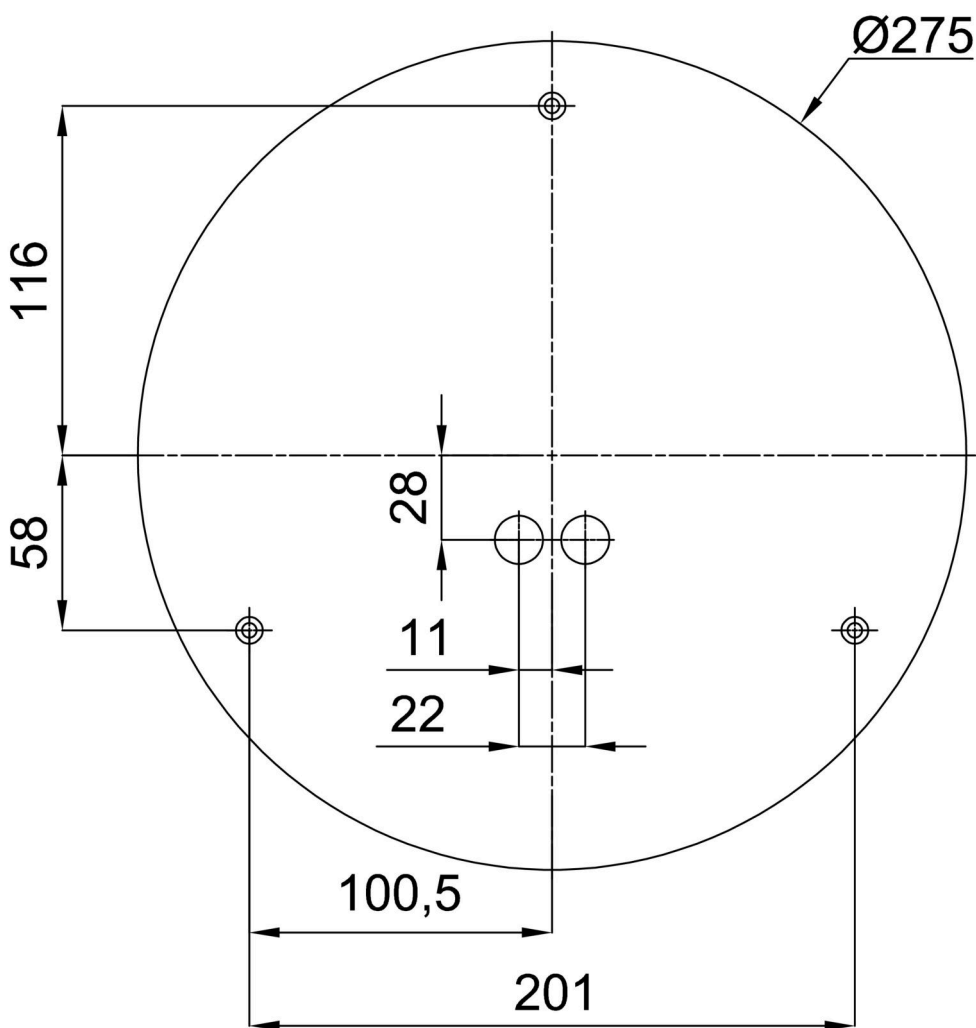

TECHNICAL SHEET

Multipower

Possibility of output adjustment by the user (DIP switch on the current source).

I [mA]	700	600	500	400	
[%]	100	86	71	57	

Logistic

EAN	8591728080938
Weight NTTO	1.6 Kg
Weight BTTO	1.9 Kg
Warranty*	60 months

*The warranty for the batteries is valid for 12 months from the date of purchase.

Installation dimensions: