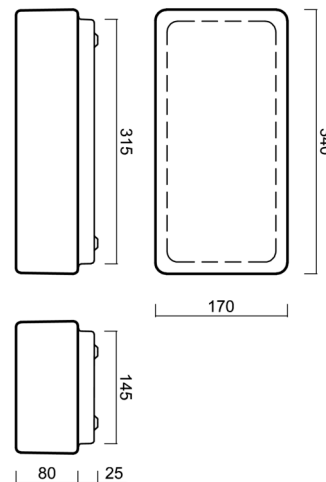

# JENA 2

Product code: JEN41400

Type: IN-22U9/038\*

Short description of the luminaire: White surface-mounted E27 light ON/OFF with TRIPLEX OPAL glass shade.

## Technical

Types of luminaires	Classic on/off
Mounting type	surface mounted
Base material	steel
Shade material	three-layer glass TRIPLEX OPAL
Base color	white Ral9003
Shade color	white
Holding the shade	folding system
Mounting location	ceiling/wall
Width	340 mm
Length	170 mm
Height	105 mm
mounting holes (diameter)	4xØ5mm
Installation wire (diameter)	2xØ16mm
Impact strength	IK01

## Luminous

Blue light hazard	Risk group 0
-------------------	--------------

Eulum data for calculation programs are available at [www.osmont.cz](http://www.osmont.cz).

Logistic

EAN	8591728414009
Weight NTTO	2.1 Kg
Weight BTTO	2.3 Kg
Number of cartons	1 pcs
Package volume	0.007 m <sup>3</sup>
Package 1 width	0.365 m
Package 1 length	0.18 m
Package 1 height	0.11 m
Warranty*	60 months