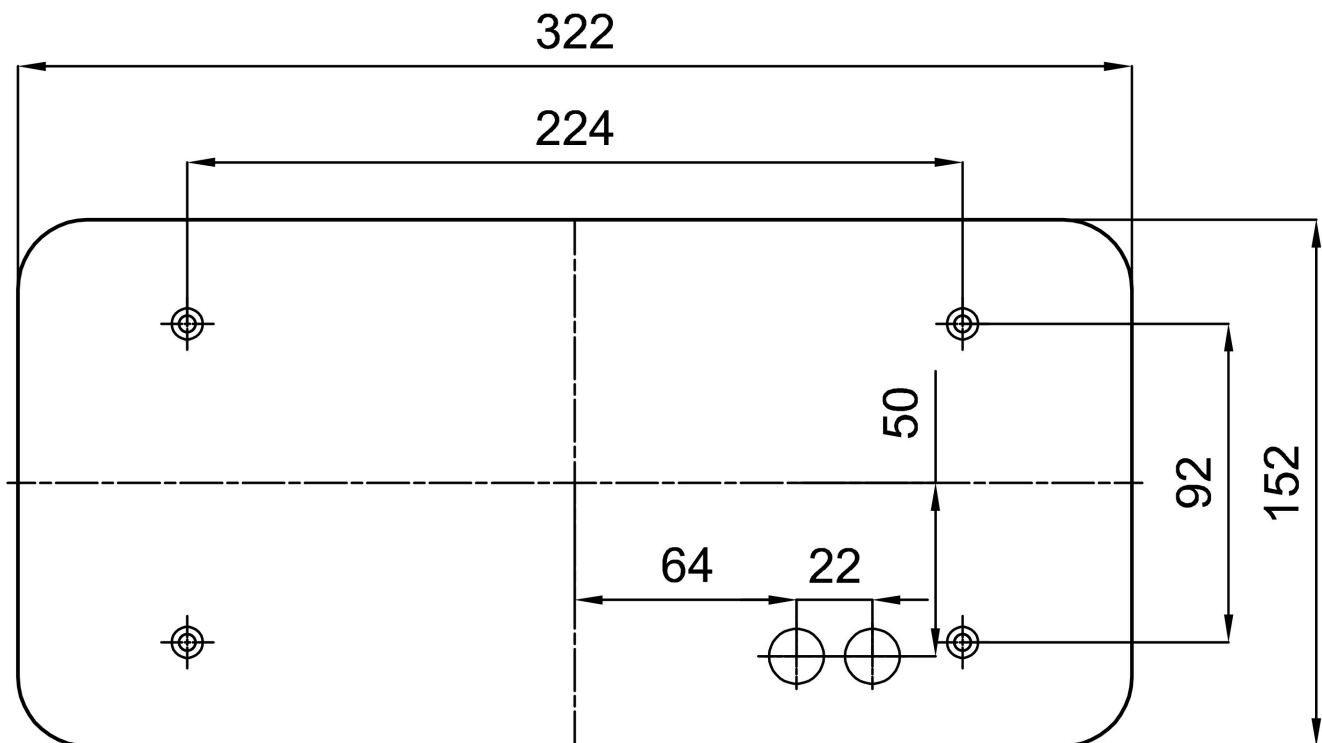

Logistic

EAN	8591728414009
Weight NTTO	2.1 Kg
Weight BTTO	2.3 Kg
Number of cartons	1 pcs
Package volume	0.007 m³
Package 1 width	0.365 m
Package 1 length	0.18 m
Package 1 height	0.11 m
Warranty*	60 months

*The warranty for the batteries is valid for 12 months from the date of purchase.

Installation dimensions: