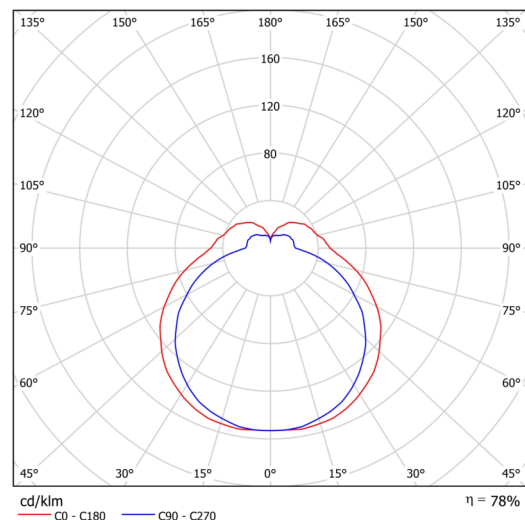

Luminous

Lum. flux of luminaire	820 lm
Lum. flux of light source	1050 lm
Luminaire efficacy	117 lm/W
Temperature	4000 K
Rated life time LED L80/B10	100000 hours
CRI	Ra80
MacAdam	3
Blue light hazard	Risk group 0