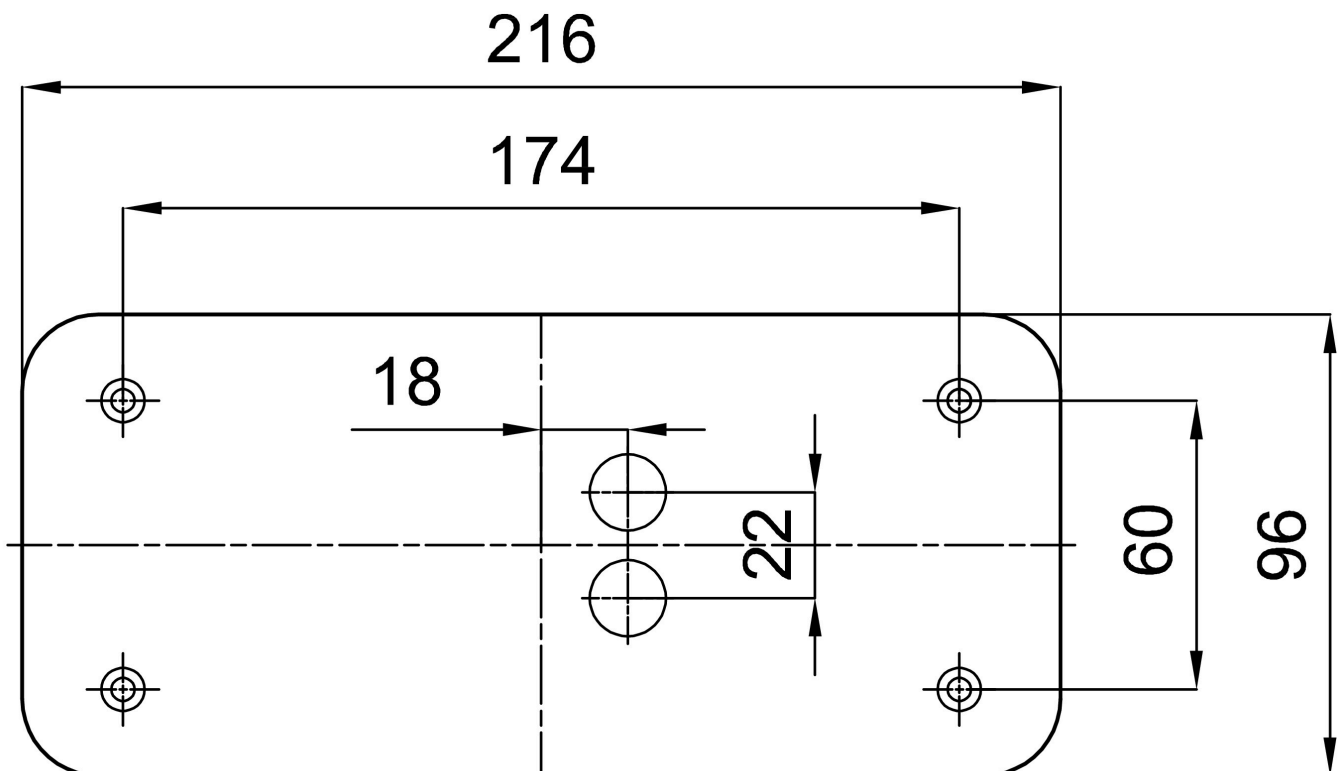

Logistic

EAN	8591728138479
Weight NTTO	1.5 Kg
Weight BTTO	1.6 Kg
Number of cartons	1 pcs
Package volume	0.005 m³
Package 1 width	0.265 m
Package 1 length	0.145 m
Package 1 height	0.135 m
Warranty*	60 months

*The warranty for the batteries is valid for 12 months from the date of purchase.

Installation dimensions: