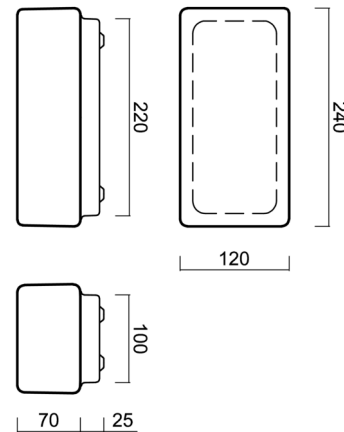

# JENA 1

Product code: JEN59735

Type: LED-1L26E700U8/036 4K#

Short description of the luminaire: White surface-mounted LED light ON/OFF with TRIPLEX OPAL glass shade.

## Technical

Types of luminaires	Classic on/off
Mounting type	surface mounted
Base material	steel
Shade material	three-layer glass TRIPLEX OPAL
Base color	white Ral9003
Shade color	white
Holding the shade	folding system
Mounting location	ceiling/wall
Width	240 mm
Length	120 mm
Height	95 mm
mounting holes (diameter)	4xØ5mm
Installation wire (diameter)	2xØ16mm
Energy Class	D
Impact strength	IK01
Operating temperature	from -20°C to +30°C

Eulum data for calculation programs are available at [www.osmont.cz](http://www.osmont.cz).

Logistic

EAN	8591728138479
Weight NTTO	1.5 Kg
Weight BTTO	1.6 Kg
Number of cartons	1 pcs
Package volume	0.005 m <sup>3</sup>
Package 1 width	0.265 m
Package 1 length	0.145 m
Package 1 height	0.135 m
Warranty*	60 months