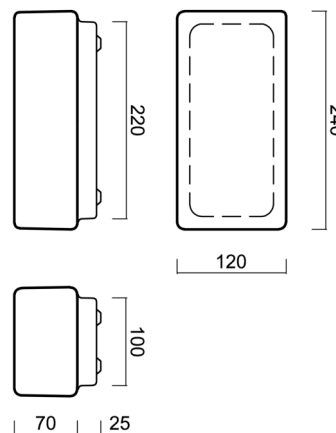

JENA 1

LED-NZ1WU8/036 4K#

WWW.OSMONT.CZ

JENA 1

Product code: JEN58527

Type: LED-NZ1WU8/036 4K#

Short description of the luminaire: White surface-mounted LED light with emergency unit with TRIPLEX OPAL glass shade

Technical

Types of luminaires	Emergency
Mounting type	surface mounted
Base material	steel
Shade material	three-layer glass TRIPLEX OPAL
Base color	white Ral9003
Shade color	white
Holding the shade	folding system
Mounting location	ceiling/wall
Width	240 mm
Length	120 mm
Height	95 mm
mounting holes (diameter)	4xØ5mm
Installation wire (diameter)	2xØ16mm
Energy Class	D
Impact strength	IK01
Operating temperature	from 0°C to +30°C

TECHNICAL SHEET

Eulum data for calculation programs are available at www.osmont.cz.

Logistic

EAN	8591728138431
Weight NTTO	1.5 Kg
Weight BTTO	1.6 Kg
Number of cartons	1 pcs
Package volume	0.005 m ³
Package 1 width	0.265 m
Package 1 length	0.145 m
Package 1 height	0.135 m
Warranty*	60 months

*The warranty for the batteries is valid for 12 months from the date of purchase.

Installation dimensions:

Additional assortment:

Lampshade

Product code	Name	Color	Description	Picture	Drawing
20017	036	white		 A 3D perspective rendering of a white, rectangular lampshade with rounded corners and a slightly tapered top. It is shown from a three-quarter view, highlighting its depth and the smooth finish of the material.	