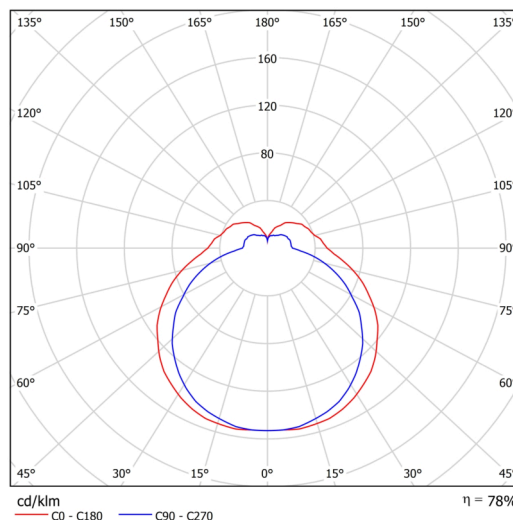

Luminous

Lum. flux of luminaire	110 lm
Lum. flux of light source	170 lm
Lum. flux of light source in emergency mode	150 lm
Luminaire efficacy	110 lm/W
Temperature	4000 K
Rated life time LED L80/B10	100000 hours
CRI	Ra80
MacAdam	3
Blue light hazard	Risk group 0