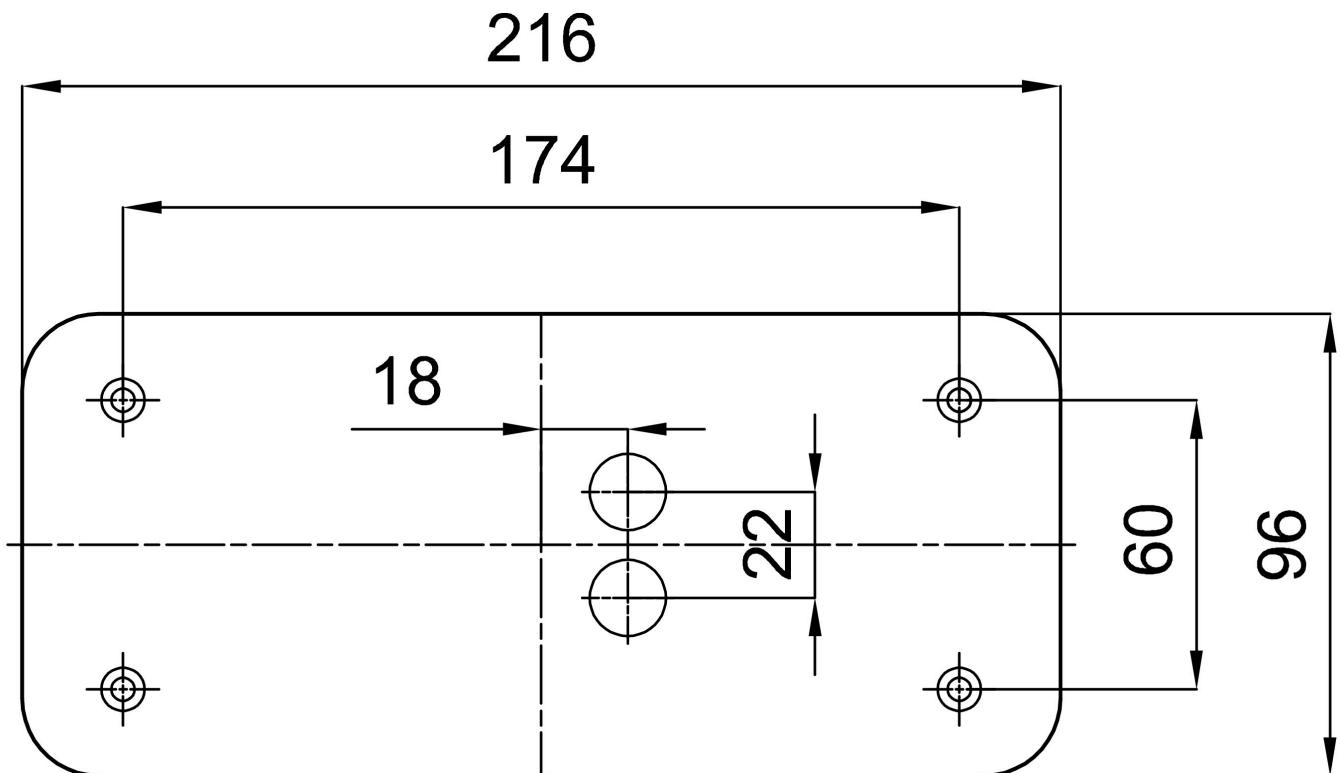

Technical

Types of luminaires	Emergency
Mounting type	surface mounted
Base material	steel
Shade material	three-layer glass TRIPLEX OPAL
Base color	white Ral9003
Shade color	white
Holding the shade	folding system
Mounting location	ceiling/wall
Width	240 mm
Length	120 mm
Height	95 mm
mounting holes (diameter)	4xØ5mm
Installation wire (diameter)	2xØ16mm
Energy Class	D
Impact strength	IK01
Operating temperature	from 0°C to +30°C

TECHNICAL SHEET

Eulum data for calculation programs are available at www.osmont.cz.

Logistic

EAN	8591728138431
Weight NTTO	1.5 Kg
Weight BTTO	1.6 Kg
Number of cartons	1 pcs
Package volume	0.005 m ³
Package 1 width	0.265 m
Package 1 length	0.145 m
Package 1 height	0.135 m
Warranty*	60 months

*The warranty for the batteries is valid for 12 months from the date of purchase.

Installation dimensions:

Additional assortment:

Lampshade

Product code	Name	Color	Description	Picture	Drawing
20017	036	white		 A 3D perspective rendering of a white, rectangular lampshade with rounded corners and a slightly tapered top. It is shown from a three-quarter view, highlighting its depth and the smooth finish of the material.	