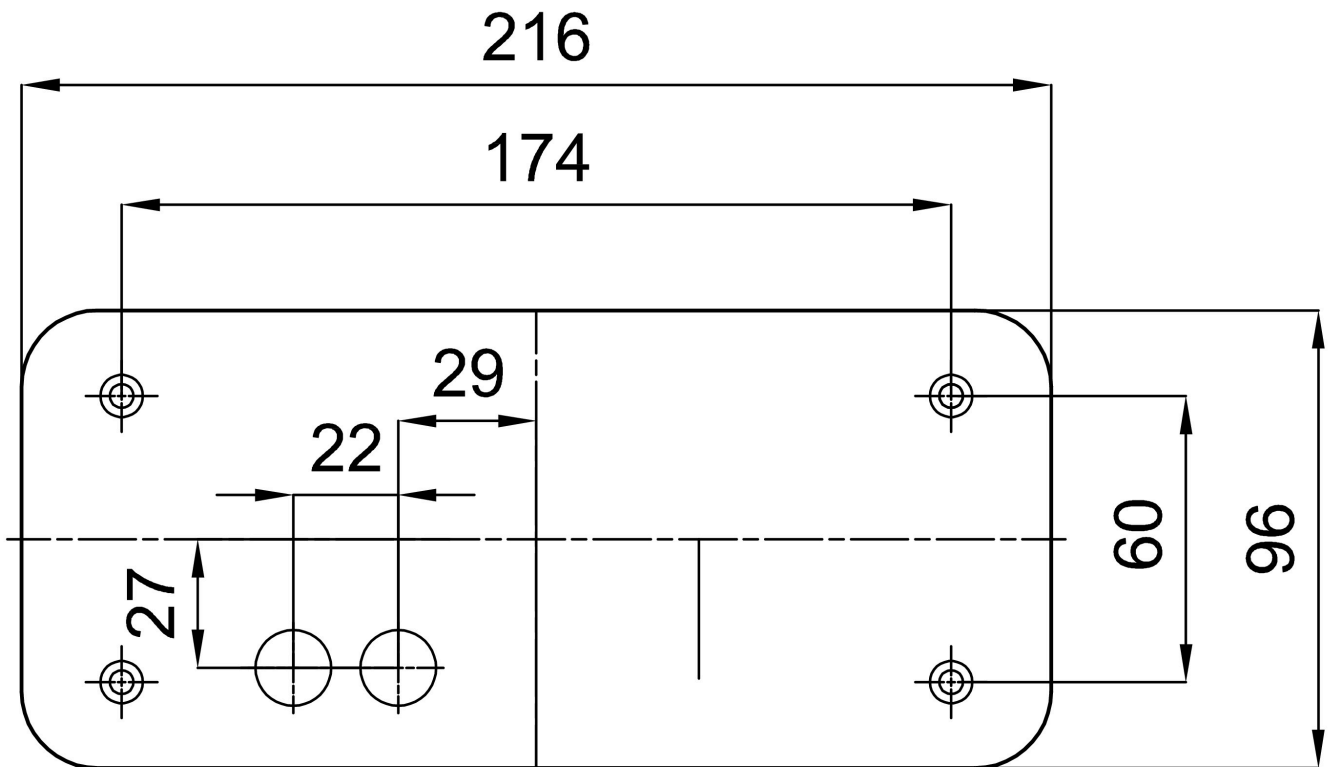

JENA 1

IN-12U8/036*

WWW.OSMONT.CZ

JENA 1

Product code: JEN41393

Type: IN-12U8/036*

Short description of the luminaire: White surface-mounted E27 light ON/OFF with TRIPLEX OPAL glass shade.

Technical

Types of luminaires	Classic on/off
Mounting type	surface mounted
Base material	steel
Shade material	three-layer glass TRIPLEX OPAL
Base color	white Ral9003
Shade color	white
Holding the shade	folding system
Mounting location	ceiling/wall
Width	240 mm
Length	120 mm
Height	95 mm
mounting holes (diameter)	4xØ5mm
Installation wire (diameter)	2xØ16mm
Impact strength	IK01
Operating temperature	from -20°C to +30°C

Electric

Power consumption	25 W
Ingress Protection	IP43
Socket	E27
terminal block	screw terminal block

Luminous

Blue light hazard	Risk group 0
-------------------	--------------

Eulum data for calculation programs are available at www.osmont.cz.

*The warranty for the batteries is valid for 12 months from the date of purchase.

Installation dimensions:

Additional assortment:

Lampshade

Product code	Name	Color	Description	Picture	Drawing
20017	036	white		