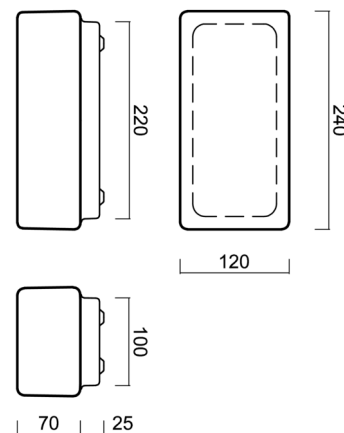

JENA 1

IN-12U8/036*

WWW.OSMONT.CZ

JENA 1

Product code: JEN41393

Type: IN-12U8/036*

Short description of the luminaire: White surface-mounted E27 light ON/OFF with TRIPLEX OPAL glass shade.

Technical

Types of luminaires	Classic on/off
Mounting type	surface mounted
Base material	steel
Shade material	three-layer glass TRIPLEX OPAL
Base color	white Ral9003
Shade color	white
Holding the shade	folding system
Mounting location	ceiling/wall
Width	240 mm
Length	120 mm
Height	95 mm
mounting holes (diameter)	4xØ5mm
Installation wire (diameter)	2xØ16mm
Impact strength	IK01
Operating temperature	from -20°C to +30°C

Logistic

EAN	8591728413934
Weight NTTO	1.1 Kg
Weight BTTO	1.1 Kg
Number of cartons	1 pcs
Package volume	0.005 m ³
Package 1 width	0.265 m
Package 1 length	0.145 m
Package 1 height	0.135 m
Warranty*	60 months

*The warranty for the batteries is valid for 12 months from the date of purchase.

Installation dimensions:

Additional assortment:

Lampshade

Product code	Name	Color	Description	Picture	Drawing
20017	036	white		