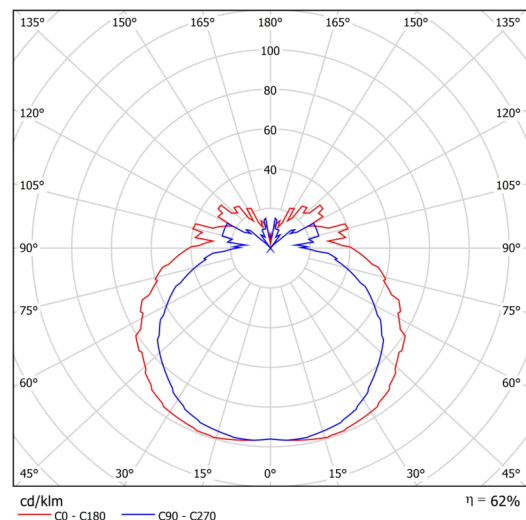

Luminous

Blue light hazard	Risk group 0

Eulum data for calculation programs are available at www.osmont.cz.