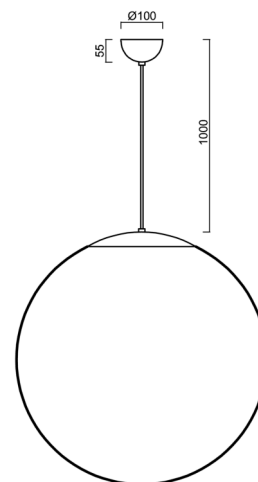

Technical

Types of luminaires	Classic on/off
Mounting type	Suspended - cable
Base material	stainless steel steel
Shade material	opal polymethyl methacrylate
Base color	brushed stainless steel
Shade color	white
Holding the shade	steel holder
Mounting location	ceiling
Width	600 mm
Length	600 mm
Height	600 mm
Diameter	ø 600 mm
Hinge length	1000 mm
mounting holes (diameter)	none
Installation wire (diameter)	none
Energy Class	D
Impact strength	IK06
Operating temperature	from -20°C to +30°C

Eulum data for calculation programs are available at www.osmont.cz.

Logistic

EAN	8591728017309
Weight NTTO	6 Kg
Weight BTTO	8.41 Kg
Number of cartons	2 pcs
Package volume	0.256 m ³
Package 1 width	0.62 m
Package 1 length	0.62 m
Package 1 height	0.63 m
Warranty*	60 months