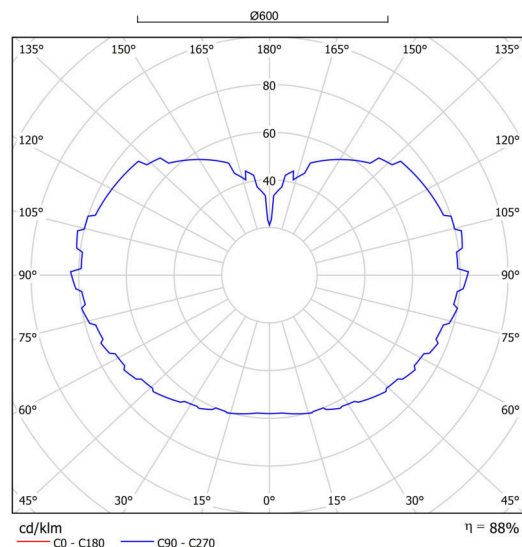

ISIS S5 PM-M

Product code: ISI60768

Type: LED-5L07E1050ZS11/PM5M/L100 NB 4K##

Short description of the luminaire: Stainless brushed finish | pendant LED light | ON/OFF | PMMA matt shade

Technical

Types of luminaires	Classic on/off
Mounting type	Suspended - cable
Base material	stainless steel steel
Shade material	opal polymethyl methacrylate
Base color	brushed stainless steel
Shade color	white
Holding the shade	steel holder
Mounting location	ceiling
Width	600 mm
Length	600 mm
Height	600 mm
Diameter	ø 600 mm
Hinge length	1000 mm
mounting holes (diameter)	none
Installation wire (diameter)	none
Energy Class	D
Impact strength	IK06
Operating temperature	from -20°C to +30°C

Electric

Power consumption	48 W
Ingress Protection	IP40
Socket	LED modul
terminal block	none

Luminous

Lum. flux of luminaire	7100 lm
Lum. flux of light source	8070 lm
Luminaire efficacy	147 lm/W
Temperature	4000 K
Rated life time LED L80/B10	100000 hours
CRI	Ra80
MacAdam	3
Blue light hazard	Risk group 0

Eulum data for calculation programs are available at www.osmont.cz.