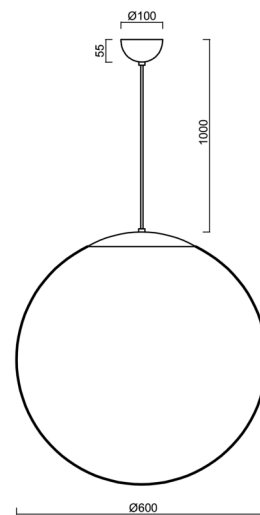

Technical

Types of luminaires	Classic on/off
Mounting type	Suspended - cable
Base material	stainless steel steel
Shade material	opal polymethyl methacrylate
Base color	brushed stainless steel
Shade color	white
Holding the shade	steel holder
Mounting location	ceiling
Width	600 mm
Length	600 mm
Height	600 mm
Diameter	ø 600 mm
Hinge length	1000 mm
mounting holes (diameter)	none
Installation wire (diameter)	none
Impact strength	IK06
Operating temperature	from -20°C to +30°C

Electric

Power consumption	3x25 W
Ingress Protection	IP40
Socket	E27
terminal block	none

Luminous

Blue light hazard	Risk group 0
-------------------	--------------

Eulum data for calculation programs are available at www.osmont.cz.

*The warranty for the batteries is valid for 12 months from the date of purchase.

Installation dimensions:

Additional assortment:

Lampshade

Product code	Name	Color	Description	Picture	Drawing
20667	PM5-M	white		