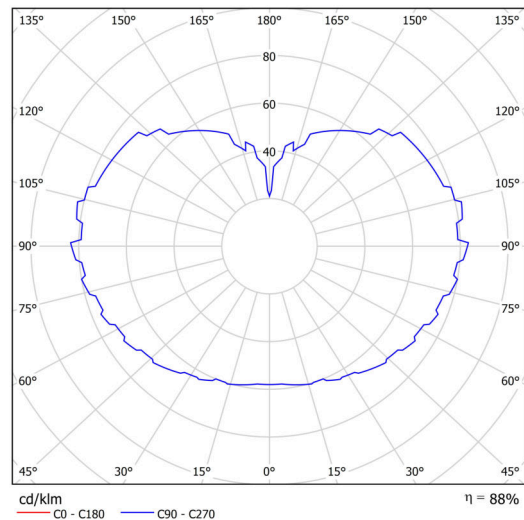

ISIS S5 PM-M

Product code: ISI40069

Type: ZS11/3/PM5M/L100 NB**

Short description of the luminaire: Stainless brushed finish | pendant E27 light | ON/OFF | PMMA matt shade

Technical

Types of luminaires	Classic on/off
Mounting type	Suspended - cable
Base material	stainless steel steel
Shade material	opal polymethyl methacrylate
Base color	brushed stainless steel
Shade color	white
Holding the shade	steel holder
Mounting location	ceiling
Width	600 mm
Length	600 mm
Height	600 mm
Diameter	ø 600 mm
Hinge length	1000 mm
mounting holes (diameter)	none
Installation wire (diameter)	none
Impact strength	IK06
Operating temperature	from -20°C to +30°C

Electric

Power consumption	3x25 W
Ingress Protection	IP40
Socket	E27
terminal block	none

Luminous

Blue light hazard	Risk group 0

Eulum data for calculation programs are available at www.osmont.cz.