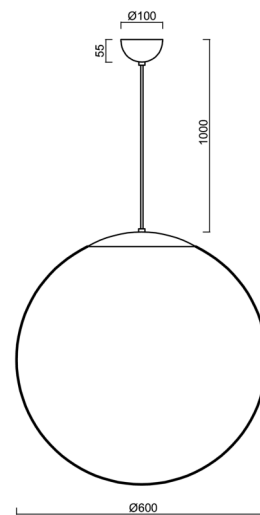

## Technical

Types of luminaires	Classic on/off
Mounting type	Suspended - cable
Base material	stainless steel steel
Shade material	opal polymethyl methacrylate
Base color	polished stainless steel
Shade color	white
Holding the shade	steel holder
Mounting location	ceiling
Width	600 mm
Length	600 mm
Height	600 mm
Diameter	ø 600 mm
Hinge length	1000 mm
mounting holes (diameter)	none
Installation wire (diameter)	none
Impact strength	IK06
Operating temperature	from -20°C to +30°C

## Luminous

Blue light hazard	Risk group 0
-------------------	--------------

Eulum data for calculation programs are available at [www.osmont.cz](http://www.osmont.cz).

Logistic

EAN	8591728011802
Weight NTTO	4 Kg
Weight BTTO	6.41 Kg
Number of cartons	2 pcs
Package volume	0.256 m <sup>3</sup>
Package 1 width	0.62 m
Package 1 length	0.62 m
Package 1 height	0.63 m
Warranty*	60 months