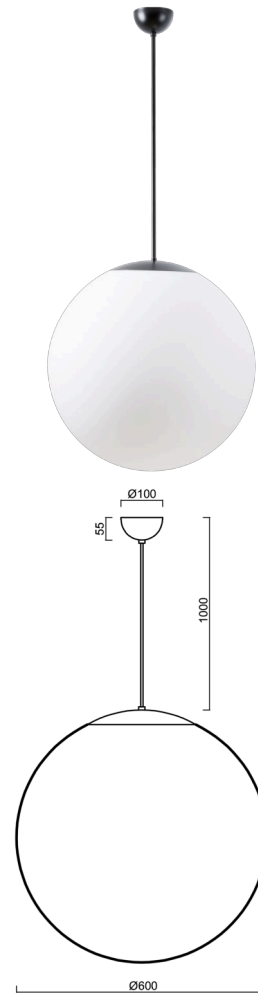

ISIS S5 PM-M

ZS11/3/PM5M/L100 C**

WWW.OSMONT.CZ

ISIS S5 PM-M

Product code: ISI40066

Type: ZS11/3/PM5M/L100 C**

Short description of the luminaire: Black color | pendant E27 light | ON/OFF | PMMA matt shade

Technical

Types of luminaires	Classic on/off
Mounting type	Suspended - cable
Base material	steel
Shade material	opal polymethyl methacrylate
Base color	black Ral9005
Shade color	white
Holding the shade	steel holder
Mounting location	ceiling
Width	600 mm
Length	600 mm
Height	600 mm
Diameter	ø 600 mm
Hinge length	1000 mm
mounting holes (diameter)	none
Installation wire (diameter)	none
Impact strength	IK06
Operating temperature	from -20°C to +30°C

Electric

Power consumption	3x25 W
Ingress Protection	IP40
Socket	E27
terminal block	none

Luminous

Blue light hazard	Risk group 0
-------------------	--------------

Eulum data for calculation programs are available at www.osmont.cz.