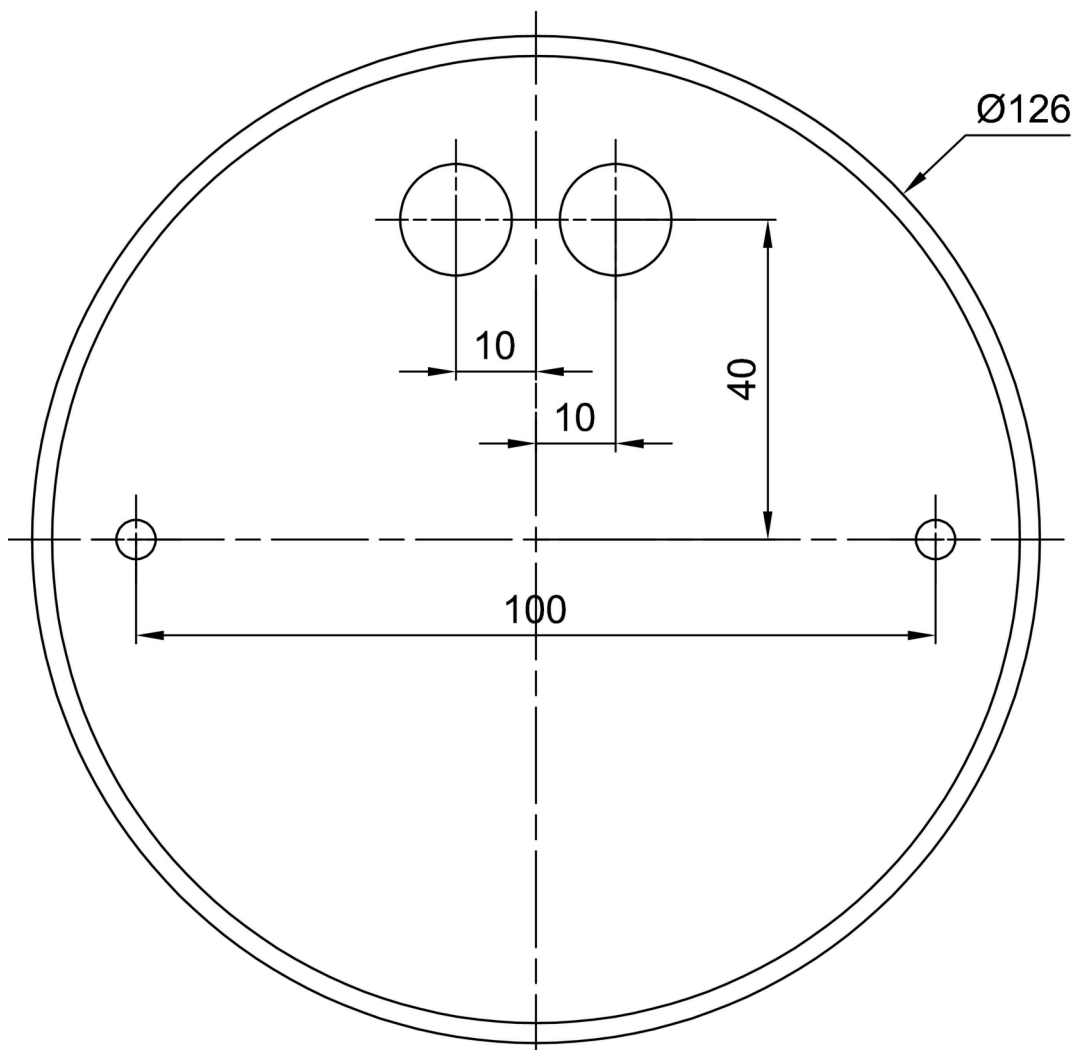

Logistic

EAN	8591728011789
Weight NTTO	4 Kg
Weight BTTO	6.41 Kg
Number of cartons	2 pcs
Package volume	0.256 m³
Package 1 width	0.62 m
Package 1 length	0.62 m
Package 1 height	0.63 m
Warranty*	60 months

*The warranty for the batteries is valid for 12 months from the date of purchase.

Installation dimensions: