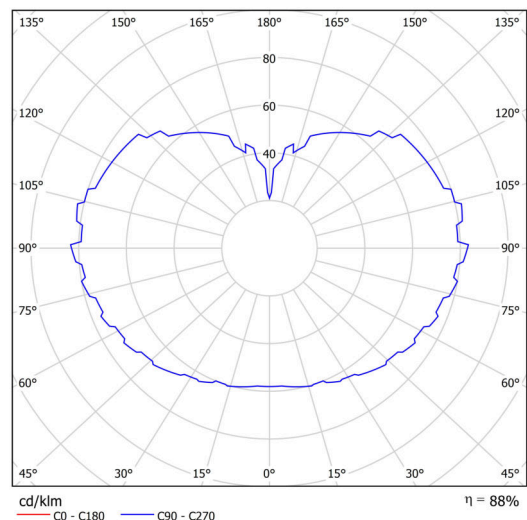

Types of luminaires	Classic on/off
Mounting type	Suspended - cable
Base material	steel
Shade material	opal polymethyl methacrylate
Base color	black Ral9005
Shade color	white
Holding the shade	steel holder
Mounting location	ceiling
Width	600 mm
Length	600 mm
Height	600 mm
Diameter	ø 600 mm
Hinge length	1000 mm
mounting holes (diameter)	none
Installation wire (diameter)	none
Impact strength	IK06
Operating temperature	from -20°C to +30°C

Electric

Power consumption	3x25 W
Ingress Protection	IP40
Socket	E27
terminal block	none

Luminous

Blue light hazard	Risk group 0
-------------------	--------------

Eulum data for calculation programs are available at www.osmont.cz.