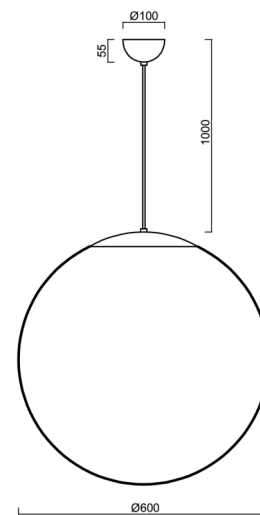

## Technical

Types of luminaires	Classic on/off
Mounting type	Suspended - cable
Base material	stainless steel steel
Shade material	glossy polymethyl methacrylate
Base color	brushed stainless steel
Shade color	white
Holding the shade	steel holder
Mounting location	ceiling
Width	600 mm
Length	600 mm
Height	600 mm
Diameter	ø 600 mm
Hinge length	1000 mm
mounting holes (diameter)	none
Installation wire (diameter)	none
Impact strength	IK06
Operating temperature	from -20°C to +30°C

## Luminous

Blue light hazard	Risk group 0
-------------------	--------------

Eulum data for calculation programs are available at [www.osmont.cz](http://www.osmont.cz).

Logistic

EAN	8591728011468
Weight NTTO	4 Kg
Weight BTTO	6.41 Kg
Number of cartons	2 pcs
Package volume	0.256 m <sup>3</sup>
Package 1 width	0.62 m
Package 1 length	0.62 m
Package 1 height	0.63 m
Warranty*	60 months