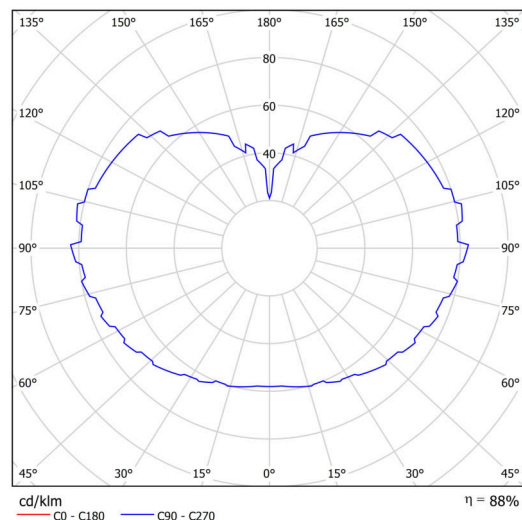

ISIS S5 PM

Product code: ISI40034

Type: ZS11/3/PM5/L100 NB**

Short description of the luminaire: Stainless brushed finish | pendant E27 light | ON/OFF | PMMA shade

Technical

Types of luminaires	Classic on/off
Mounting type	Suspended - cable
Base material	stainless steel steel
Shade material	glossy polymethyl methacrylate
Base color	brushed stainless steel
Shade color	white
Holding the shade	steel holder
Mounting location	ceiling
Width	600 mm
Length	600 mm
Height	600 mm
Diameter	ø 600 mm
Hinge length	1000 mm
mounting holes (diameter)	none
Installation wire (diameter)	none
Impact strength	IK06
Operating temperature	from -20°C to +30°C

Electric

Power consumption	3x25 W
Ingress Protection	IP40
Socket	E27
terminal block	none

Luminous

Blue light hazard	Risk group 0

Eulum data for calculation programs are available at www.osmont.cz.