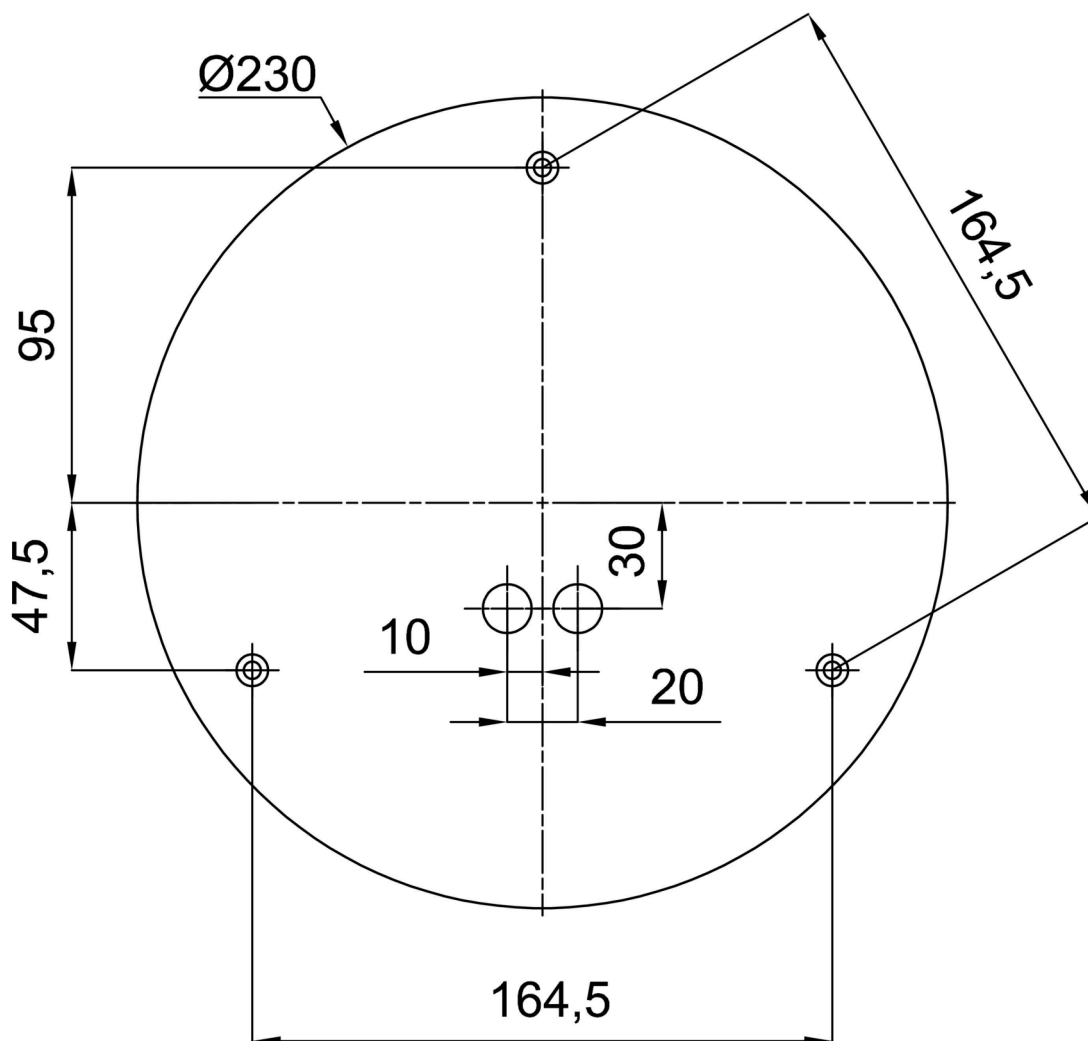

## Technical

Types of luminaires	Emergency combined
Mounting type	Suspended - cable
Base material	stainless steel steel
Shade material	opal polymethyl methacrylate
Base color	brushed stainless steel
Shade color	white
Holding the shade	steel holder
Mounting location	ceiling
Width	500 mm
Length	500 mm
Height	500 mm
Diameter	ø 500 mm
Hinge length	1000 mm
mounting holes (diameter)	3xø5mm
Cable entrance	2xø16mm
Energy Class	D
Impact strength	IK06
Operating temperature	from 0°C to +30°C

## Installation dimensions: