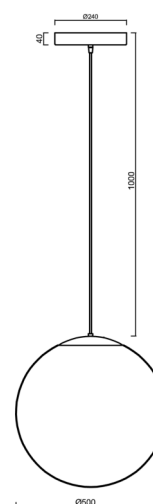

## Technical

Types of luminaires	Emergency combined
Mounting type	Suspended - cable
Base material	stainless steel steel
Shade material	opal polymethyl methacrylate
Base color	brushed stainless steel
Shade color	white
Holding the shade	steel holder
Mounting location	ceiling
Width	500 mm
Length	500 mm
Height	500 mm
Diameter	ø 500 mm
Hinge length	1000 mm
mounting holes (diameter)	3xø5mm
Cable entrance	2xø16mm
Energy Class	D
Impact strength	IK06
Operating temperature	from 0°C to +30°C

## Installation dimensions: