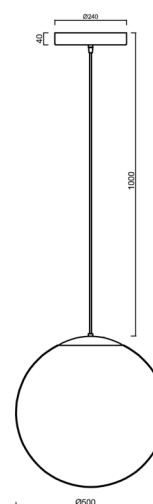

## Technical

Types of luminaires	Emergency combined
Mounting type	Suspended - cable
Base material	stainless steel steel
Shade material	opal polymethyl methacrylate
Base color	polished stainless steel
Shade color	white
Holding the shade	steel holder
Mounting location	ceiling
Width	500 mm
Length	500 mm
Height	500 mm
Diameter	ø 500 mm
Hinge length	1000 mm
mounting holes (diameter)	3xø5mm
Cable entrance	2xø16mm
Energy Class	D
Impact strength	IK06
Operating temperature	from 0°C to +30°C

## Installation dimensions: