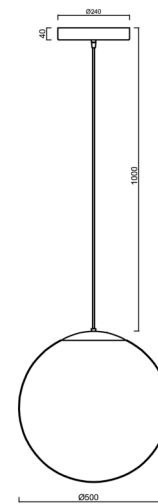

ISIS S4 PM-M HP

LED-5L08E950ZS11/PM4M/L100/NK1W C 4K##

WWW.OSMONT.CZ

ISIS S4 PM-M HP

Product code: ISI72771

Type: LED-5L08E950ZS11/PM4M/L100/NK1W C 4K##

Short description of the luminaire: Black colour | pendant high-power LED light with emergency backup combined | matt PMMA shade | cable pendant (with inner support wire) 100 cm |

Technical

Types of luminaires	Emergency combined
Mounting type	Suspended - cable
Base material	steel
Shade material	opal polymethyl methacrylate
Base color	black Ral9005
Shade color	white
Holding the shade	steel holder
Mounting location	ceiling
Width	500 mm
Length	500 mm
Height	500 mm
Diameter	ø 500 mm
Hinge length	1000 mm
mounting holes (diameter)	3xø5mm
Cable entrance	2xø16mm
Energy Class	D
Impact strength	IK06
Operating temperature	from 0°C to +30°C