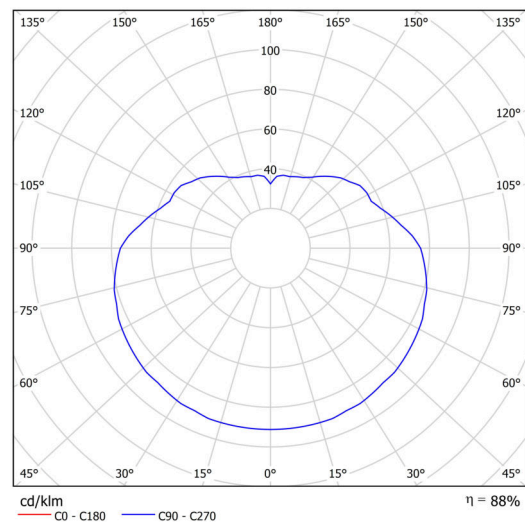

Technical

Types of luminaires	Emergency combined
Mounting type	Suspended - cable
Base material	steel
Shade material	opal polymethyl methacrylate
Base color	black Ral9005
Shade color	white
Holding the shade	steel holder
Mounting location	ceiling
Width	500 mm
Length	500 mm
Height	500 mm
Diameter	ø 500 mm
Hinge length	1000 mm
mounting holes (diameter)	3xø5mm
Cable entrance	2xø16mm
Energy Class	D
Impact strength	IK06
Operating temperature	from 0°C to +30°C

Luminous

Lum. flux of luminaire	8450 lm
Lum. flux of light source	9600 lm
Lum. flux of light source in emergency mode	150 lm
Luminaire efficacy	143 lm/W
Temperature	4000 K
Rated life time LED L80/B10	100000 hours
CRI	Ra80