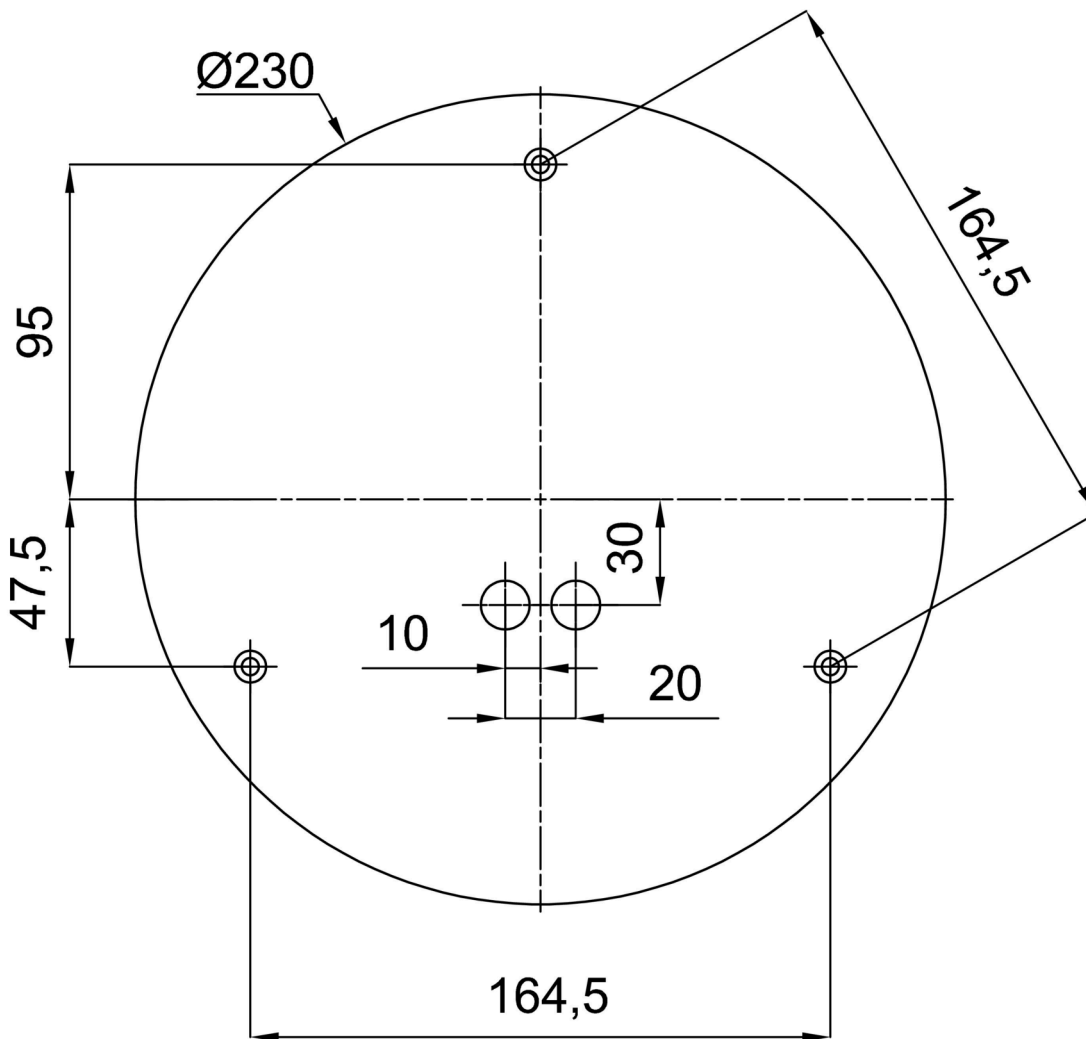

Technical

Types of luminaires	Emergency combined
Mounting type	Suspended - cable
Base material	steel
Shade material	opal polymethyl methacrylate
Base color	white Ral9003
Shade color	white
Holding the shade	steel holder
Mounting location	ceiling
Width	500 mm
Length	500 mm
Height	500 mm
Diameter	ø 500 mm
Hinge length	1000 mm
mounting holes (diameter)	3xø5mm
Cable entrance	2xø16mm
Energy Class	D
Impact strength	IK06
Operating temperature	from 0°C to +30°C

*The warranty for the batteries is valid for 12 months from the date of purchase.

Installation dimensions:

Additional assortment:

Lampshade

Product code	Name	Color	Description	Picture	Drawing
20604	PM4-M	white	příslušenství		