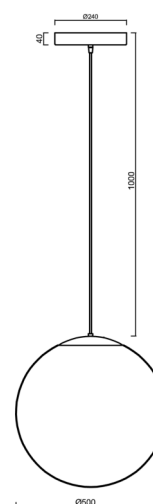

ISIS S4 PM-M HP

LED-5L08E950ZS11/PM4M/L100/NK1W B 4K##

WWW.OSMONT.CZ

ISIS S4 PM-M HP

Product code: ISI72770

Type: LED-5L08E950ZS11/PM4M/L100/NK1W B 4K##

Short description of the luminaire: White colour | pendant high-power LED light with emergency backup combined | matt PMMA shade | cable pendant (with inner support wire) 100 cm |

Technical

Types of luminaires	Emergency combined
Mounting type	Suspended - cable
Base material	steel
Shade material	opal polymethyl methacrylate
Base color	white Ral9003
Shade color	white
Holding the shade	steel holder
Mounting location	ceiling
Width	500 mm
Length	500 mm
Height	500 mm
Diameter	ø 500 mm
Hinge length	1000 mm
mounting holes (diameter)	3xø5mm
Cable entrance	2xø16mm
Energy Class	D
Impact strength	IK06
Operating temperature	from 0°C to +30°C