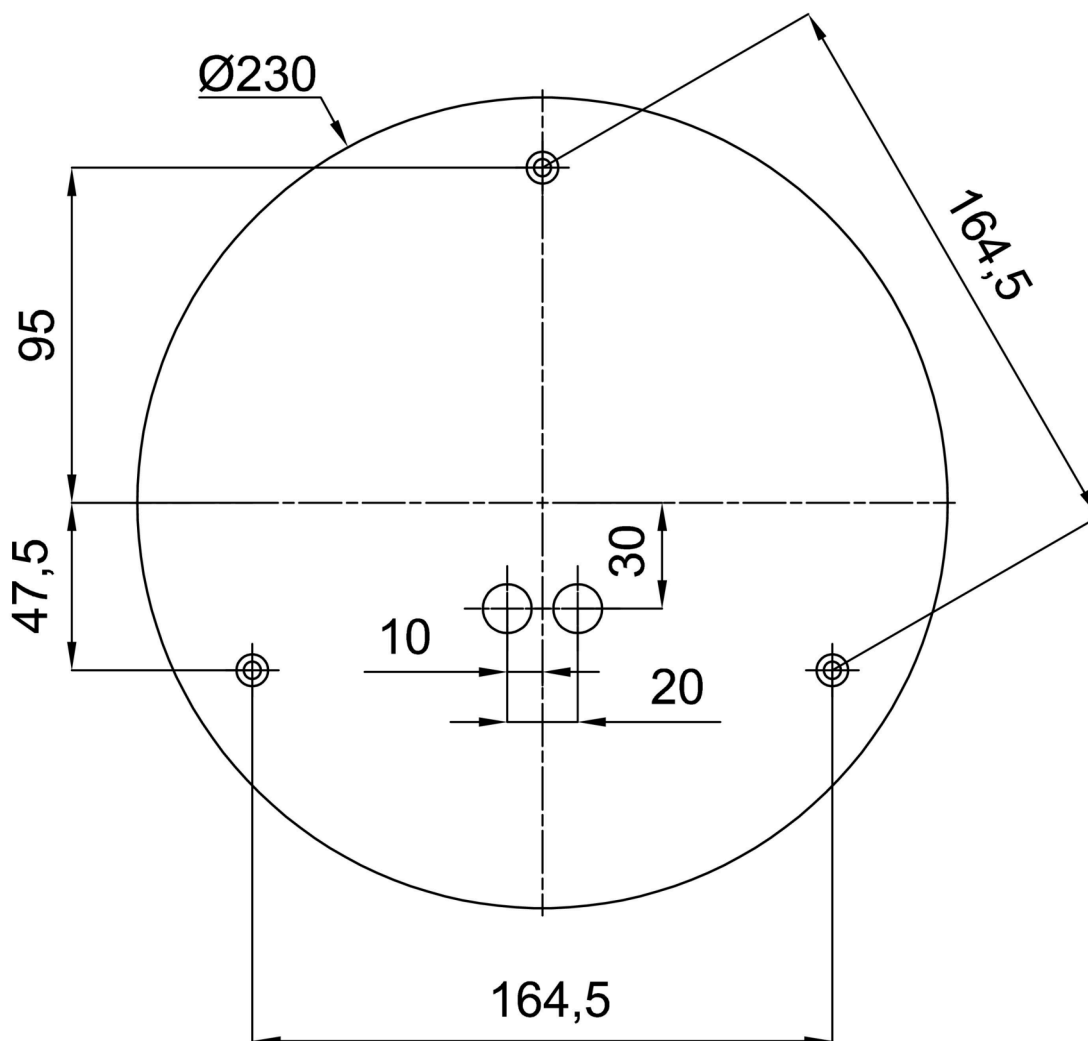

## Technical

Types of luminaires	Emergency combined
Mounting type	Suspended - cable
Base material	stainless steel steel
Shade material	opal polymethyl methacrylate
Base color	polished stainless steel
Shade color	white
Holding the shade	steel holder
Mounting location	ceiling
Width	500 mm
Length	500 mm
Height	500 mm
Diameter	ø 500 mm
Hinge length	1000 mm
mounting holes (diameter)	3xø5mm
Cable entrance	2xø16mm
Energy Class	D
Impact strength	IK06
Operating temperature	from 0°C to +30°C

## Installation dimensions: