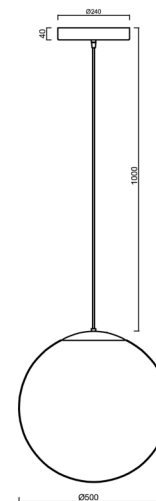

## Technical

Types of luminaires	Emergency combined
Mounting type	Suspended - cable
Base material	stainless steel steel
Shade material	opal polymethyl methacrylate
Base color	polished stainless steel
Shade color	white
Holding the shade	steel holder
Mounting location	ceiling
Width	500 mm
Length	500 mm
Height	500 mm
Diameter	ø 500 mm
Hinge length	1000 mm
mounting holes (diameter)	3xø5mm
Cable entrance	2xø16mm
Energy Class	D
Impact strength	IK06
Operating temperature	from 0°C to +30°C

## Installation dimensions: