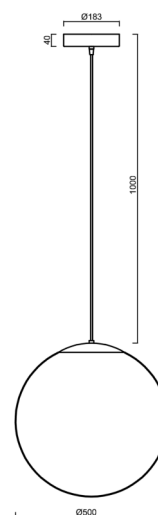

## Technical

Types of luminaires	Classic on/off
Mounting type	Suspended - cable
Base material	stainless steel steel
Shade material	opal polymethyl methacrylate
Base color	polished stainless steel
Shade color	white
Holding the shade	steel holder
Mounting location	ceiling
Width	500 mm
Length	500 mm
Height	500 mm
Diameter	Ø 500 mm
Hinge length	1000 mm
mounting holes (diameter)	3xØ5mm
Cable entrance	2xØ16mm
Energy Class	D
Impact strength	IK06
Operating temperature	from -20°C to +30°C