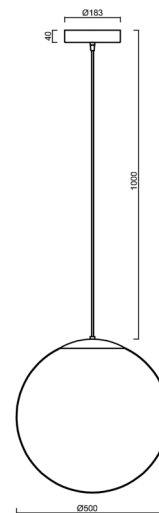

ISIS S4 PM-M HP

LED-5L08E950ZS11/PM4M/L100 B 4K##

WWW.OSMONT.CZ

ISIS S4 PM-M HP

Product code: ISI70845

Type: LED-5L08E950ZS11/PM4M/L100 B 4K##

Short description of the luminaire: White colour | pendant high-power LED light ON/OFF | matt PMMA shadel cable pendant (with inner support wire) 100 cm |

Technical

Types of luminaires	Classic on/off
Mounting type	Suspended - cable
Base material	steel
Shade material	opal polymethyl methacrylate
Base color	white Ral9003
Shade color	white
Holding the shade	steel holder
Mounting location	ceiling
Width	500 mm
Length	500 mm
Height	500 mm
Diameter	Ø 500 mm
Hinge length	1000 mm
mounting holes (diameter)	3xØ5mm
Cable entrance	2xØ16mm
Energy Class	D
Impact strength	IK06
Operating temperature	from -20°C to +30°C

Eulum data for calculation programs are available at www.osmont.cz.

Logistic

EAN	8591728044626
Weight NTTO	3.8 Kg
Weight BTTO	5.3 Kg
Number of cartons	2 pcs
Package volume	0.148 m ³
Package 1 width	0.52 m
Package 1 length	0.52 m
Package 1 height	0.53 m
Warranty*	60 months