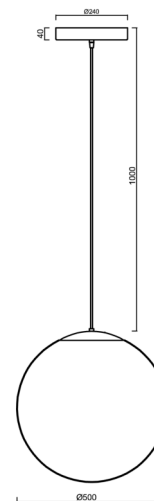

ISIS S4 PM-M HP

LED-5L08E950ZS11/PM4M/L100 NK3HST B 4K##

WWW.OSMONT.CZ

ISIS S4 PM-M HP

Product code: ISI61555

Type: LED-5L08E950ZS11/PM4M/L100 NK3HST B 4K##

Short description of the luminaire: White colour | pendant high-power LED light with emergency backup combined (with Self-test) | matt PMMA shade| cable pendant (with inner support wire) 100 cm |

Technical

Types of luminaires	Emergency combined SELFTEST
Mounting type	Suspended - cable
Base material	steel
Shade material	opal polymethyl methacrylate
Base color	white Ral9003
Shade color	white
Holding the shade	steel holder
Mounting location	ceiling
Width	500 mm
Length	500 mm
Height	500 mm
Hinge length	1000 mm
mounting holes (diameter)	3xØ5mm
Cable entrance	2xØ16mm
Energy Class	D
Impact strength	IK06
Operating temperature	from -20°C to +30°C

Eulum data for calculation programs are available at www.osmont.cz.

Logistic

EAN	8591728157197
Weight NTTO	3.8 Kg
Weight BTTO	5.3 Kg
Number of cartons	2 pcs
Package volume	0.148 m ³
Package 1 width	0.52 m
Package 1 length	0.52 m
Package 1 height	0.53 m
Warranty*	60 months

*The warranty for the batteries is valid for 12 months from the date of purchase.

Installation dimensions:

Additional assortment:

Lampshade

Product code	Name	Color	Description	Picture	Drawing
20604	PM4-M	white	příslušenství		