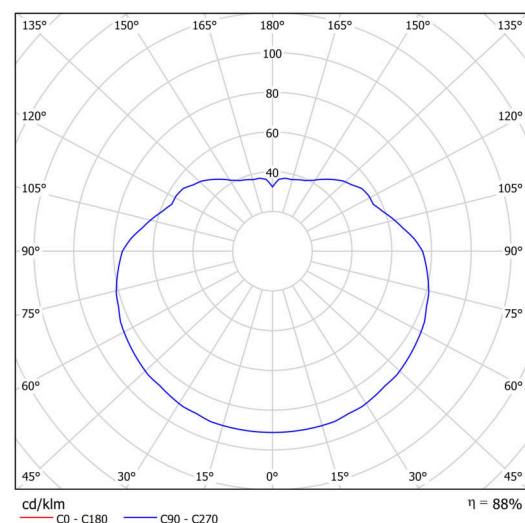

Luminous

Lum. flux of luminaire	8100 lm
Lum. flux of light source	9200 lm
Lum. flux of light source in emergency mode	200 lm
Temperature	3000 K
Rated life time LED L80/B10	100000 hours
CRI	Ra80
MacAdam	3
Blue light hazard	Risk group 0