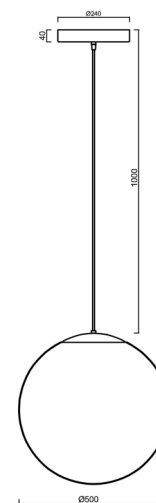

## Technical

Types of luminaires	Emergency combined SELFTEST
Mounting type	Suspended - cable
Base material	stainless steel steel
Shade material	opal polymethyl methacrylate
Base color	brushed stainless steel
Shade color	white
Holding the shade	steel holder
Mounting location	ceiling
Width	500 mm
Length	500 mm
Height	500 mm
Hinge length	1000 mm
mounting holes (diameter)	3xØ5mm
Cable entrance	2xØ16mm
Energy Class	D
Impact strength	IK06
Operating temperature	from -20°C to +30°C