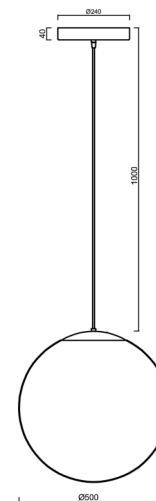

## Technical

Types of luminaires	Emergency combined SELFTEST
Mounting type	Suspended - cable
Base material	stainless steel steel
Shade material	opal polymethyl methacrylate
Base color	polished stainless steel
Shade color	white
Holding the shade	steel holder
Mounting location	ceiling
Width	500 mm
Length	500 mm
Height	500 mm
Hinge length	1000 mm
mounting holes (diameter)	3xØ5mm
Cable entrance	2xØ16mm
Energy Class	D
Impact strength	IK06
Operating temperature	from -20°C to +30°C