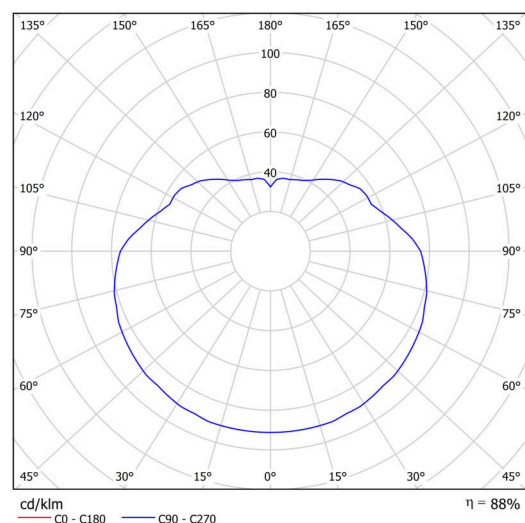

Luminous

Lum. flux of luminaire	8100 lm
Lum. flux of light source	9200 lm
Lum. flux of light source in emergency mode	200 lm
Temperature	3000 K
Rated life time LED L80/B10	100000 hours
CRI	Ra80
MacAdam	3
Blue light hazard	Risk group 0

Eulum data for calculation programs are available at www.osmont.cz.