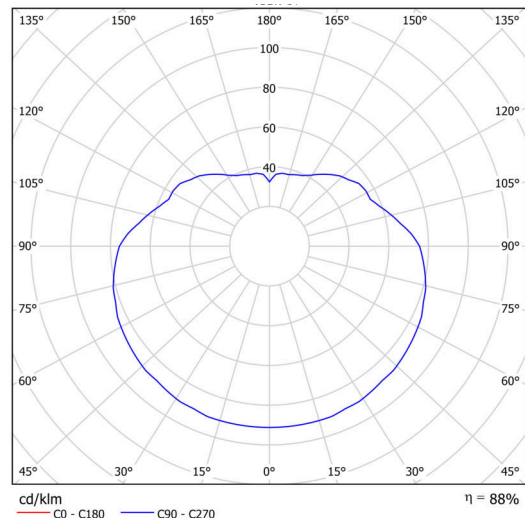

Luminous

Lum. flux of luminaire	6120 lm
Lum. flux of light source	6960 lm
Lum. flux of light source in emergency mode	150 lm
Luminaire efficacy	149 lm/W
Temperature	4000 K
Rated life time LED L80/B10	100000 hours
CRI	Ra80
MacAdam	3
Blue light hazard	Risk group 0