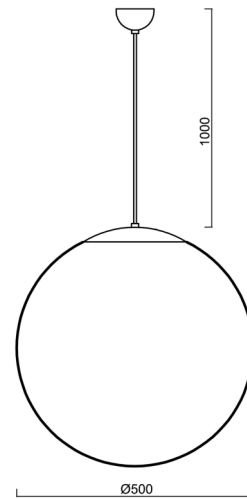

# ISIS S4 PM-M

Product code: ISI70828

Type: LED-5L07E900ZS11/PM4M/L100/NK1W MS 4K##

Short description of the luminaire: Brass pendant LED light with emergency unit combined and PMMA matt shade.

## Technical

Types of luminaires	Emergency combined
Mounting type	Suspended - cable
Base material	brass
Shade material	opal polymethyl methacrylate
Base color	polished brass
Shade color	white
Holding the shade	steel holder
Mounting location	ceiling
Width	500 mm
Length	500 mm
Height	500 mm
Diameter	ø 500 mm
Hinge length	1000 mm
mounting holes (diameter)	none
Installation wire (diameter)	none
Energy Class	D
Impact strength	IK06
Operating temperature	from 0°C to +30°C