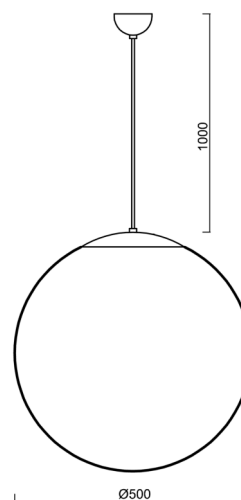

## Technical

Types of luminaires	Emergency combined
Mounting type	Suspended - cable
Base material	stainless steel steel
Shade material	opal polymethyl methacrylate
Base color	polished stainless steel
Shade color	white
Holding the shade	steel holder
Mounting location	ceiling
Width	500 mm
Length	500 mm
Height	500 mm
Diameter	ø 500 mm
Hinge length	1000 mm
mounting holes (diameter)	none
Installation wire (diameter)	none
Energy Class	D
Impact strength	IK06
Operating temperature	from 0°C to +30°C