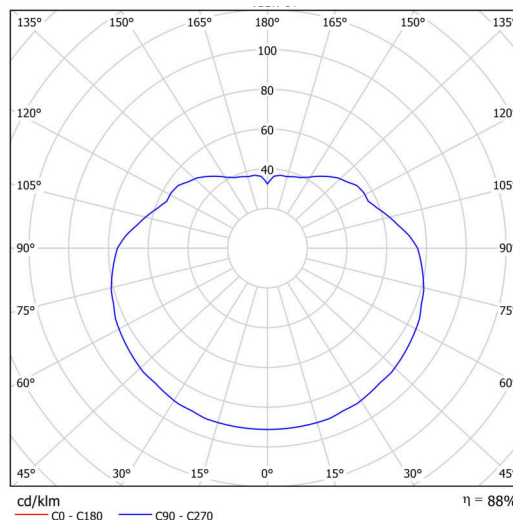

Luminous

Lum. flux of luminaire	5870 lm
Lum. flux of light source	6670 lm
Lum. flux of light source in emergency mode	150 lm
Luminaire efficacy	143 lm/W
Temperature	3000 K
Rated life time LED L80/B10	100000 hours
CRI	Ra80
MacAdam	3
Blue light hazard	Risk group 0