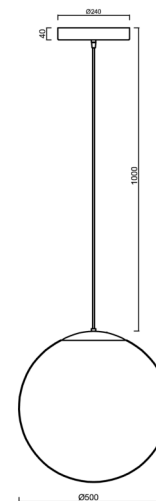

ISIS S4 PM HP

LED-5L08E950ZS11/PM4/L100/NK1W NB 4K##

WWW.OSMONT.CZ

ISIS S4 PM HP

Product code: ISI72744

Type: LED-5L08E950ZS11/PM4/L100/NK1W NB 4K##

Short description of the luminaire: Stainless steel brushed | pendant high-power LED light with emergency backup combined | PMMA shadel cable pendant (with inner support wire) 100 cm |

Technical

Types of luminaires	Emergency combined
Mounting type	Suspended - cable
Base material	stainless steel steel
Shade material	glossy polymethyl methacrylate
Base color	brushed stainless steel
Shade color	white
Holding the shade	steel holder
Mounting location	ceiling
Width	500 mm
Length	500 mm
Height	500 mm
Diameter	ø 500 mm
Hinge length	1000 mm
mounting holes (diameter)	3xø5mm
Cable entrance	2xø16mm
Energy Class	D
Impact strength	IK06
Operating temperature	from 0°C to +30°C

*The warranty for the batteries is valid for 12 months from the date of purchase.

Installation dimensions:

Additional assortment:

Lampshade

Product code	Name	Color	Description	Picture	Drawing
20603	PM4	white	příslušenství		