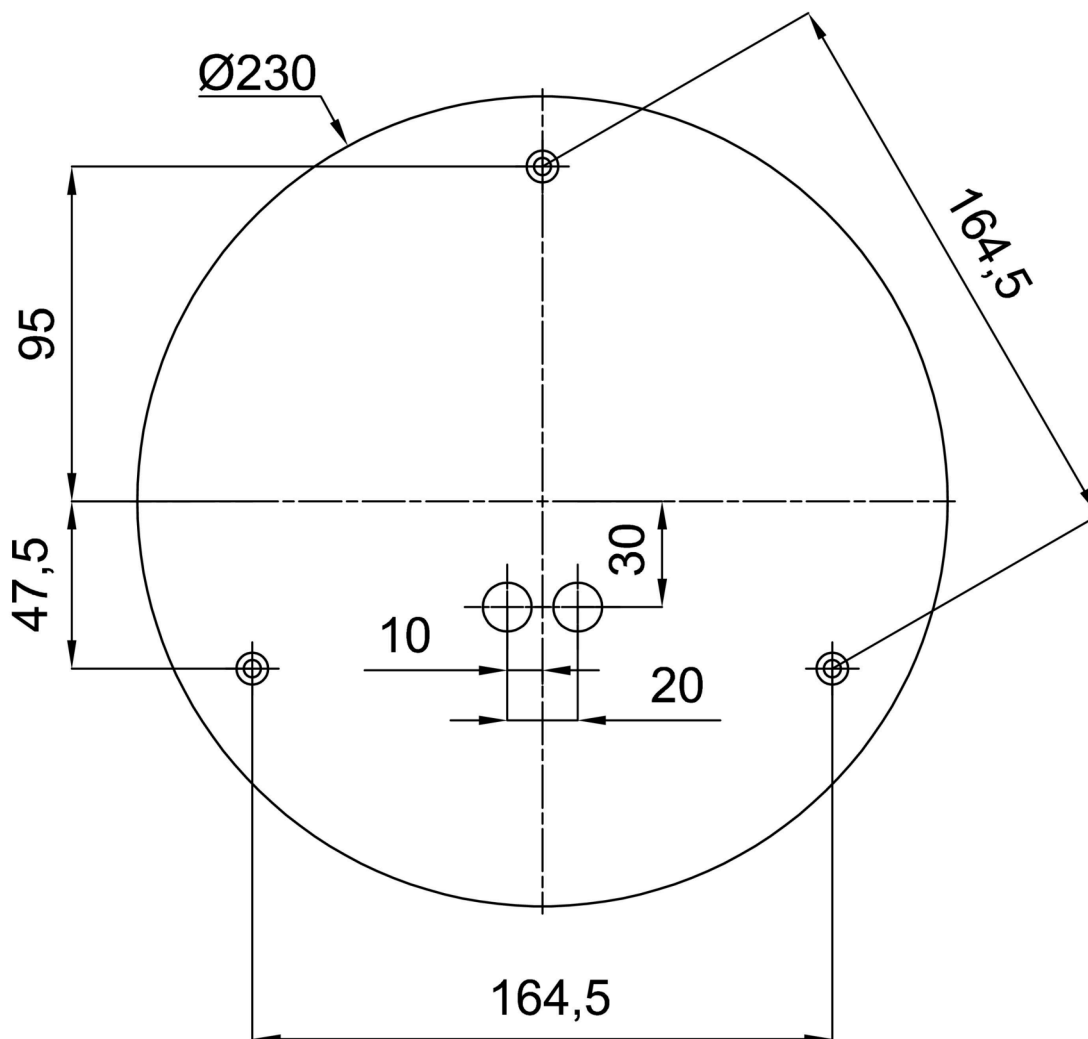

## Technical

Types of luminaires	Emergency combined
Mounting type	Suspended - cable
Base material	brass
Shade material	glossy polymethyl methacrylate
Base color	polished brass
Shade color	white
Holding the shade	steel holder
Mounting location	ceiling
Width	500 mm
Length	500 mm
Height	500 mm
Diameter	ø 500 mm
Hinge length	1000 mm
mounting holes (diameter)	3xø5mm
Cable entrance	2xø16mm
Energy Class	D
Impact strength	IK06
Operating temperature	from 0°C to +30°C

## Installation dimensions: