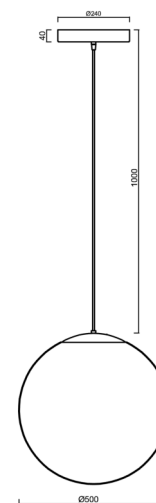

## Technical

Types of luminaires	Emergency combined
Mounting type	Suspended - cable
Base material	brass
Shade material	glossy polymethyl methacrylate
Base color	polished brass
Shade color	white
Holding the shade	steel holder
Mounting location	ceiling
Width	500 mm
Length	500 mm
Height	500 mm
Diameter	ø 500 mm
Hinge length	1000 mm
mounting holes (diameter)	3xø5mm
Cable entrance	2xø16mm
Energy Class	D
Impact strength	IK06
Operating temperature	from 0°C to +30°C

## Installation dimensions: