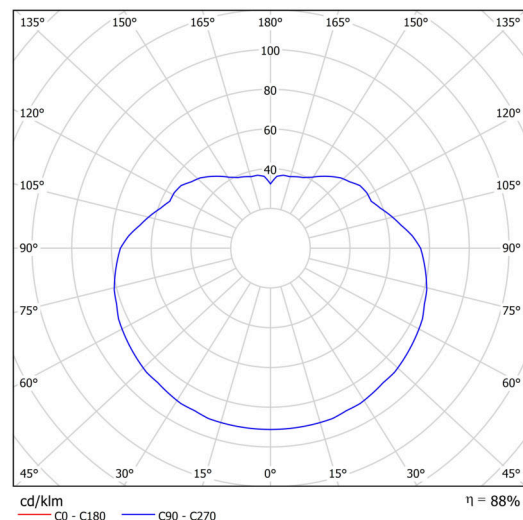

Luminous

Lum. flux of luminaire	8450 lm
Lum. flux of light source	9600 lm
Lum. flux of light source in emergency mode	150 lm
Luminaire efficacy	143 lm/W
Temperature	4000 K
Rated life time LED L80/B10	100000 hours
CRI	Ra80