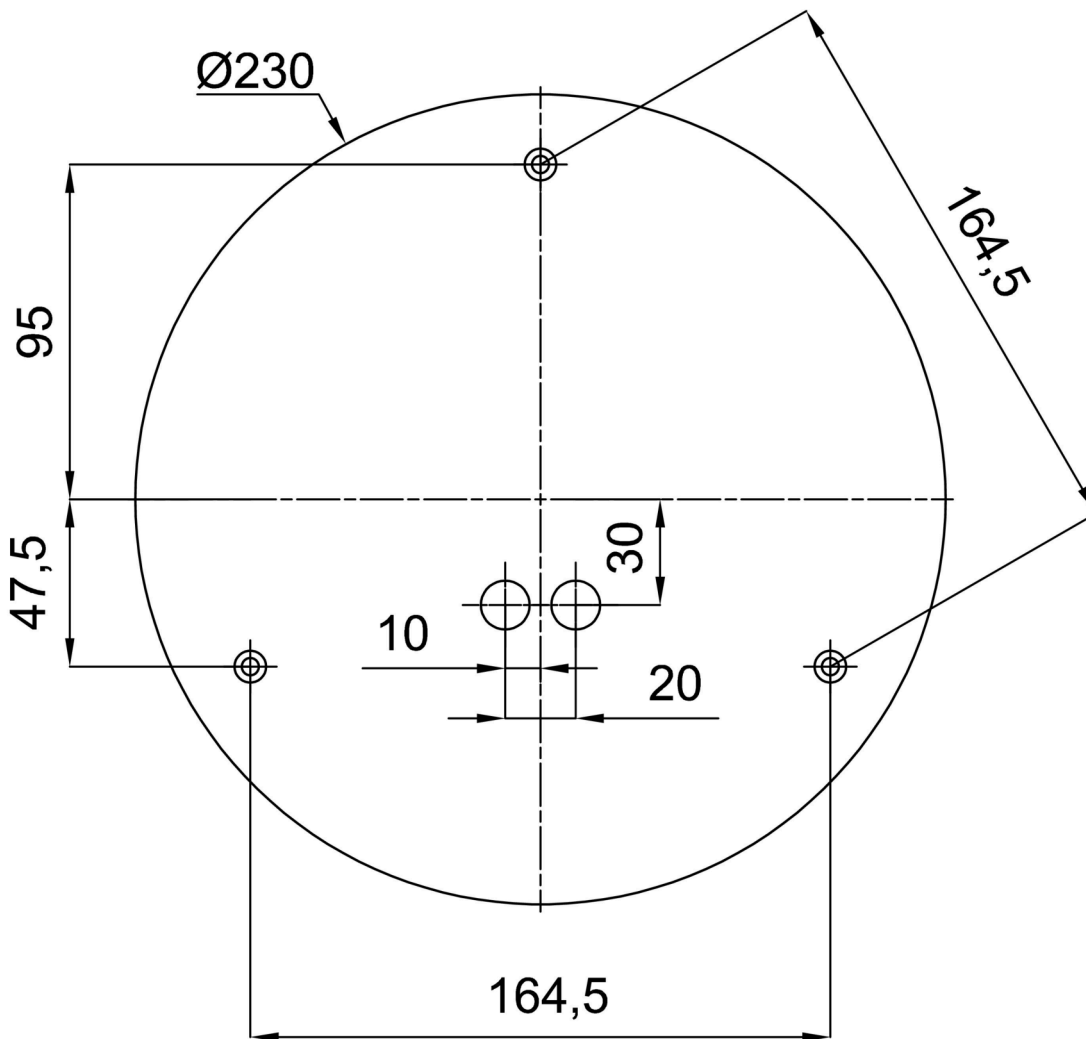

## Technical

Types of luminaires	Emergency combined
Mounting type	Suspended - cable
Base material	steel
Shade material	glossy polymethyl methacrylate
Base color	black Ral9005
Shade color	white
Holding the shade	steel holder
Mounting location	ceiling
Width	500 mm
Length	500 mm
Height	500 mm
Diameter	ø 500 mm
Hinge length	1000 mm
mounting holes (diameter)	3xø5mm
Cable entrance	2xø16mm
Energy Class	D
Impact strength	IK06
Operating temperature	from 0°C to +30°C

## Installation dimensions: