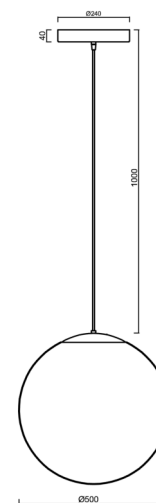

## Technical

Types of luminaires	Emergency combined
Mounting type	Suspended - cable
Base material	steel
Shade material	glossy polymethyl methacrylate
Base color	black Ral9005
Shade color	white
Holding the shade	steel holder
Mounting location	ceiling
Width	500 mm
Length	500 mm
Height	500 mm
Diameter	ø 500 mm
Hinge length	1000 mm
mounting holes (diameter)	3xø5mm
Cable entrance	2xø16mm
Energy Class	D
Impact strength	IK06
Operating temperature	from 0°C to +30°C

## Installation dimensions: