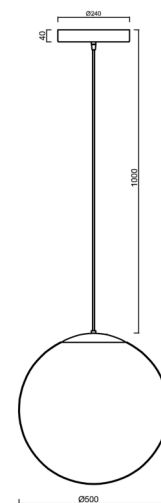

ISIS S4 PM HP

LED-5L08E950ZS11/PM4/L100/NK1W B 3K##

WWW.OSMONT.CZ

ISIS S4 PM HP

Product code: ISI72240

Type: LED-5L08E950ZS11/PM4/L100/NK1W B 3K##

Short description of the luminaire: White colour | pendant high-power LED light with emergency backup combined | PMMA shade | cable pendant (with inner support wire) 100 cm |

Technical

Types of luminaires	Emergency combined
Mounting type	Suspended - cable
Base material	steel
Shade material	glossy polymethyl methacrylate
Base color	white Ral9003
Shade color	white
Holding the shade	steel holder
Mounting location	ceiling
Width	500 mm
Length	500 mm
Height	500 mm
Diameter	ø 500 mm
Hinge length	1000 mm
mounting holes (diameter)	3xø5mm
Cable entrance	2xø16mm
Energy Class	D
Impact strength	IK06
Operating temperature	from 0°C to +30°C

*The warranty for the batteries is valid for 12 months from the date of purchase.

Installation dimensions:

Additional assortment:

Lampshade

Product code	Name	Color	Description	Picture	Drawing
20603	PM4	white	příslušenství		