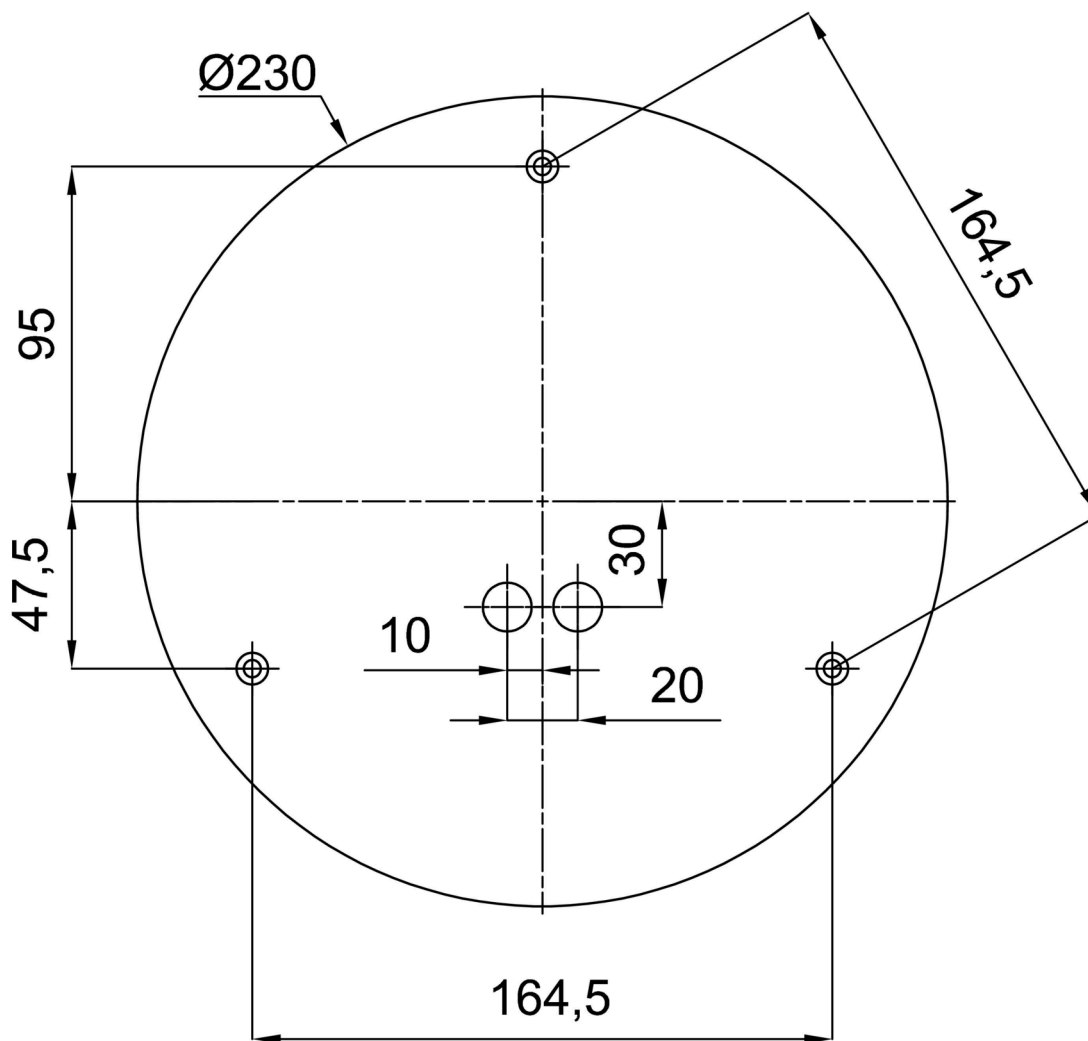

Technical

Types of luminaires	Emergency combined
Mounting type	Suspended - cable
Base material	steel
Shade material	glossy polymethyl methacrylate
Base color	white Ral9003
Shade color	white
Holding the shade	steel holder
Mounting location	ceiling
Width	500 mm
Length	500 mm
Height	500 mm
Diameter	ø 500 mm
Hinge length	1000 mm
mounting holes (diameter)	3xø5mm
Cable entrance	2xø16mm
Energy Class	D
Impact strength	IK06
Operating temperature	from 0°C to +30°C

*The warranty for the batteries is valid for 12 months from the date of purchase.

Installation dimensions:

Additional assortment:

Lampshade

Product code	Name	Color	Description	Picture	Drawing
20603	PM4	white	příslušenství		