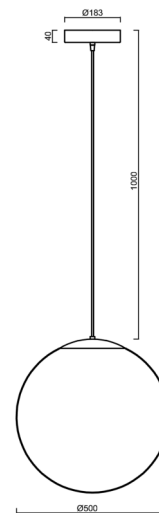

## Technical

Types of luminaires	Dimmable
Mounting type	Suspended - cable
Base material	steel
Shade material	glossy polymethyl methacrylate
Base color	black Ral9005
Shade color	white
Holding the shade	steel holder
Mounting location	ceiling
Width	500 mm
Length	500 mm
Height	500 mm
Diameter	ø 500 mm
Hinge length	1000 mm
mounting holes (diameter)	3xø5mm
Cable entrance	2xø16mm
Energy Class	D
Impact strength	IK06
Operating temperature	from -20°C to +30°C

Eulum data for calculation programs are available at [www.osmont.cz](http://www.osmont.cz).

Logistic

EAN	8591728028688
Weight NTTO	3.8 Kg
Weight BTTO	5.3 Kg
Number of cartons	2 pcs
Package volume	0.148 m <sup>3</sup>
Package 1 width	0.52 m
Package 1 length	0.52 m
Package 1 height	0.53 m
Warranty*	60 months