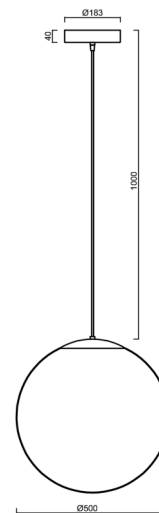

ISIS S4 PM HP

LED-5L08E950ZS11/PM4/L100 B 3K##

WWW.OSMONT.CZ

ISIS S4 PM HP

Product code: ISI64345

Type: LED-5L08E950ZS11/PM4/L100 B 3K##

Short description of the luminaire: White colour | pendant high-power LED light ON/OFF | PMMA shade | cable pendant (with inner support wire) 100 cm |

Technical

Types of luminaires	Classic on/off
Mounting type	Suspended - cable
Base material	steel
Shade material	glossy polymethyl methacrylate
Base color	white Ral9003
Shade color	white
Holding the shade	steel holder
Mounting location	ceiling
Width	500 mm
Length	500 mm
Height	500 mm
Diameter	Ø 500 mm
Hinge length	1000 mm
mounting holes (diameter)	3xØ5mm
Cable entrance	2xØ16mm
Energy Class	D
Impact strength	IK06
Operating temperature	from -20°C to +30°C

Eulum data for calculation programs are available at www.osmont.cz.

Logistic

EAN	8591728028657
Weight NTTO	3.8 Kg
Weight BTTO	5.3 Kg
Number of cartons	2 pcs
Package volume	0.148 m ³
Package 1 width	0.52 m
Package 1 length	0.52 m
Package 1 height	0.53 m
Warranty*	60 months

*The warranty for the batteries is valid for 12 months from the date of purchase.

Installation dimensions:

Additional assortment:

Lampshade

Product code	Name	Color	Description	Picture	Drawing
20603	PM4	white	příslušenství		