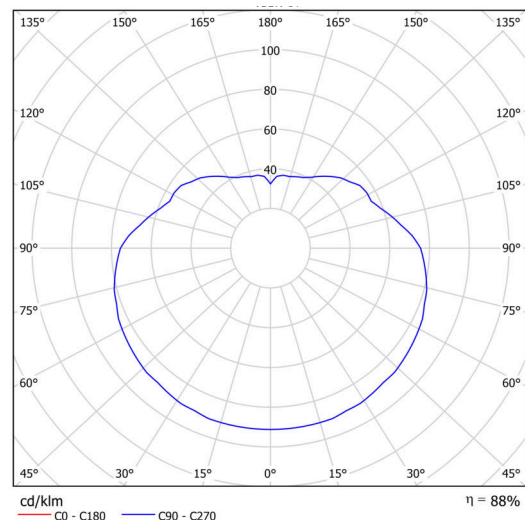

Luminous

Lum. flux of luminaire	6120 lm
Lum. flux of light source	6960 lm
Lum. flux of light source in emergency mode	150 lm
Luminaire efficacy	149 lm/W
Temperature	4000 K
Rated life time LED L80/B10	100000 hours
CRI	Ra80
MacAdam	3
Blue light hazard	Risk group 0