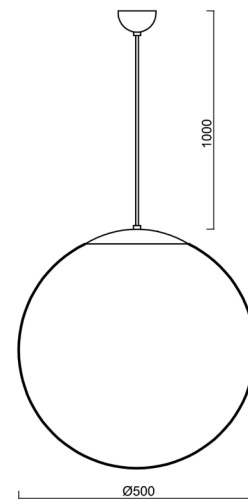

## Technical

Types of luminaires	Emergency combined
Mounting type	Suspended - cable
Base material	steel
Shade material	glossy polymethyl methacrylate
Base color	black Ral9005
Shade color	white
Holding the shade	steel holder
Mounting location	ceiling
Width	500 mm
Length	500 mm
Height	500 mm
Diameter	ø 500 mm
Hinge length	1000 mm
mounting holes (diameter)	none
Installation wire (diameter)	none
Energy Class	D
Impact strength	IK06
Operating temperature	from 0°C to +30°C