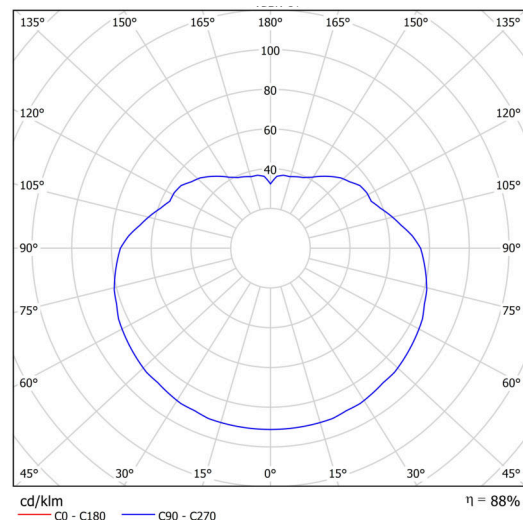

Luminous

Lum. flux of luminaire	6120 lm
Lum. flux of light source	6960 lm
Luminaire efficacy	149 lm/W
Temperature	4000 K
Rated life time LED L80/B10	100000 hours
CRI	Ra80
MacAdam	3
Blue light hazard	Risk group 0