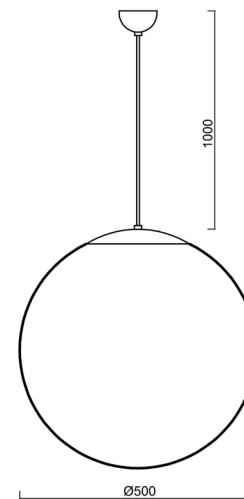

ISIS S4 PM

LED-5L07E900ZS11/PM4/L100 C 4K##

WWW.OSMONT.CZ

ISIS S4 PM

Product code: ISI64823

Type: LED-5L07E900ZS11/PM4/L100 C 4K##

Short description of the luminaire: Black pendant LED light ON/OFF and PMMA shade.

Technical

Types of luminaires	Classic on/off
Mounting type	Suspended - cable
Base material	steel
Shade material	glossy polymethyl methacrylate
Base color	black Ral9005
Shade color	white
Holding the shade	steel holder
Mounting location	ceiling
Width	500 mm
Length	500 mm
Height	500 mm
Diameter	ø 500 mm
Hinge length	1000 mm
mounting holes (diameter)	none
Installation wire (diameter)	none
Energy Class	D
Impact strength	IK06
Operating temperature	from -20°C to +30°C