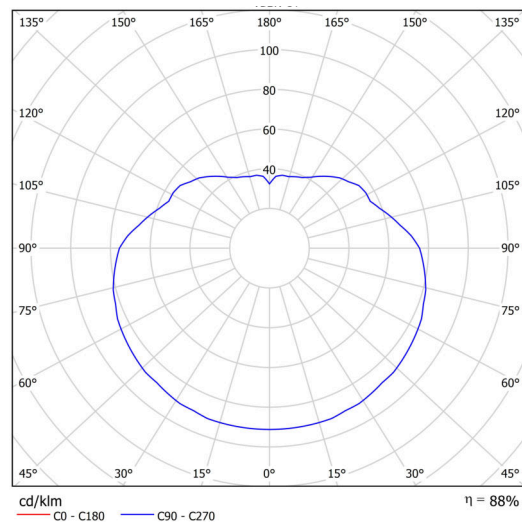

ISIS S4 PM

Product code: IS164326

Type: LED-5L07E900ZS11/PM4/L100 MS 3K##

Short description of the luminaire: Brass pendant LED light ON/OFF and PMMA shade.

Technical

Types of luminaires	Classic on/off
Mounting type	Suspended - cable
Base material	brass
Shade material	glossy polymethyl methacrylate
Base color	polished brass
Shade color	white
Holding the shade	steel holder
Mounting location	ceiling
Width	500 mm
Length	500 mm
Height	500 mm
Diameter	Ø 500 mm
Hinge length	1000 mm
mounting holes (diameter)	none
Installation wire (diameter)	none
Energy Class	D
Impact strength	IK06
Operating temperature	from -20°C to +30°C

Electric

Power consumption	41 W
Ingress Protection	IP40
Socket	LED modul
terminal block	none
Automatic circuit breaker type B10A	35 pcs
Automatic circuit breaker type B16A	65 pcs
Automatic circuit breaker type C10A	35 pcs
Automatic circuit breaker type C16A	65 pcs

Luminous

Lum. flux of luminaire	5870 lm
Lum. flux of light source	6670 lm
Luminaire efficacy	143 lm/W
Temperature	3000 K
Rated life time LED L80/B10	100000 hours
CRI	Ra80
MacAdam	3
Blue light hazard	Risk group 0

Eulum data for calculation programs are available at www.osmont.cz.