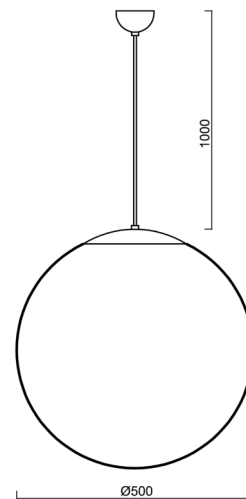

ISIS S4 PM

Product code: IS164326

Type: LED-5L07E900ZS11/PM4/L100 MS 3K##

Short description of the luminaire: Brass pendant LED light ON/OFF and PMMA shade.

Technical

Types of luminaires	Classic on/off
Mounting type	Suspended - cable
Base material	brass
Shade material	glossy polymethyl methacrylate
Base color	polished brass
Shade color	white
Holding the shade	steel holder
Mounting location	ceiling
Width	500 mm
Length	500 mm
Height	500 mm
Diameter	Ø 500 mm
Hinge length	1000 mm
mounting holes (diameter)	none
Installation wire (diameter)	none
Energy Class	D
Impact strength	IK06
Operating temperature	from -20°C to +30°C

Electric

Power consumption	41 W
Ingress Protection	IP40
Socket	LED modul
terminal block	none
Automatic circuit breaker type B10A	35 pcs
Automatic circuit breaker type B16A	65 pcs
Automatic circuit breaker type C10A	35 pcs
Automatic circuit breaker type C16A	65 pcs

Luminous

Lum. flux of luminaire	5870 lm
Lum. flux of light source	6670 lm
Luminaire efficacy	143 lm/W
Temperature	3000 K
Rated life time LED L80/B10	100000 hours
CRI	Ra80
MacAdam	3
Blue light hazard	Risk group 0

Eulum data for calculation programs are available at www.osmont.cz.