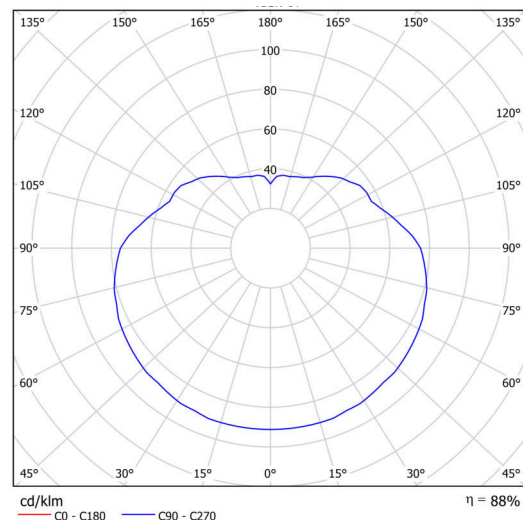

ISIS S4 PM

Product code: ISI64323

Type: LED-5L07E900ZS11/PM4/L100 C 3K##

Short description of the luminaire: Black pendant LED light ON/OFF and PMMA shade.

Technical

Types of luminaires	Classic on/off
Mounting type	Suspended - cable
Base material	steel
Shade material	glossy polymethyl methacrylate
Base color	black Ral9005
Shade color	white
Holding the shade	steel holder
Mounting location	ceiling
Width	500 mm
Length	500 mm
Height	500 mm
Diameter	ø 500 mm
Hinge length	1000 mm
mounting holes (diameter)	none
Installation wire (diameter)	none
Energy Class	D
Impact strength	IK06

Electric

Power consumption	41 W
Ingress Protection	IP40
Socket	LED modul
terminal block	none
Automatic circuit breaker type B10A	35 pcs
Automatic circuit breaker type B16A	65 pcs
Automatic circuit breaker type C10A	35 pcs
Automatic circuit breaker type C16A	65 pcs

Luminous

Lum. flux of luminaire	5870 lm
Lum. flux of light source	6670 lm
Luminaire efficacy	143 lm/W
Temperature	3000 K
Rated life time LED L80/B10	100000 hours
CRI	Ra80
MacAdam	3
Blue light hazard	Risk group 0

Eulum data for calculation programs are available at www.osmont.cz.