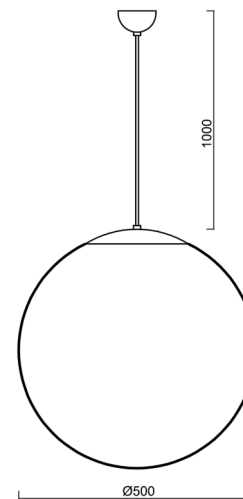

ISIS S4 PM

Product code: ISI64323

Type: LED-5L07E900ZS11/PM4/L100 C 3K##

Short description of the luminaire: Black pendant LED light ON/OFF and PMMA shade.

Technical

Types of luminaires	Classic on/off
Mounting type	Suspended - cable
Base material	steel
Shade material	glossy polymethyl methacrylate
Base color	black Ral9005
Shade color	white
Holding the shade	steel holder
Mounting location	ceiling
Width	500 mm
Length	500 mm
Height	500 mm
Diameter	ø 500 mm
Hinge length	1000 mm
mounting holes (diameter)	none
Installation wire (diameter)	none
Energy Class	D
Impact strength	IK06

Electric

Power consumption	41 W
Ingress Protection	IP40
Socket	LED modul
terminal block	none
Automatic circuit breaker type B10A	35 pcs
Automatic circuit breaker type B16A	65 pcs
Automatic circuit breaker type C10A	35 pcs
Automatic circuit breaker type C16A	65 pcs

Luminous

Lum. flux of luminaire	5870 lm
Lum. flux of light source	6670 lm
Luminaire efficacy	143 lm/W
Temperature	3000 K
Rated life time LED L80/B10	100000 hours
CRI	Ra80
MacAdam	3
Blue light hazard	Risk group 0

Eulum data for calculation programs are available at www.osmont.cz.