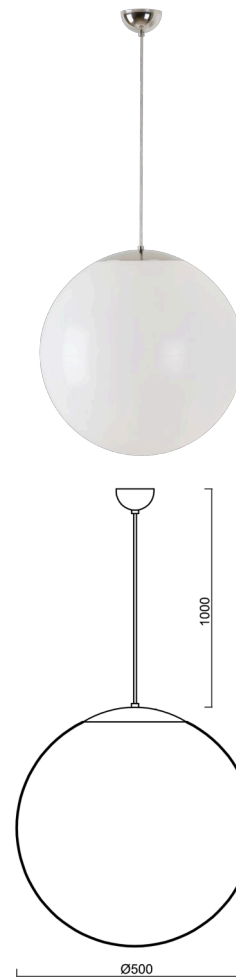

ISIS S4 PM

Product code: ISI63588

Type: ZS11/PM4/L100 NL HF**

Short description of the luminaire: Stainless polished finish | pendant E27 light | microwave HF sensor | PMMA gloss shade

Technical

Types of luminaires	Sensor
Mounting type	Suspended - cable
Base material	stainless steel steel
Shade material	glossy polymethyl methacrylate
Base color	polished stainless steel
Shade color	white
Holding the shade	steel holder
Mounting location	ceiling
Width	500 mm
Length	500 mm
Height	500 mm
Diameter	ø 500 mm
Hinge length	1000 mm
mounting holes (diameter)	none
Installation wire (diameter)	none
Impact strength	IK06
Operating temperature	from -20°C to +30°C

Electric

Power consumption	40 W
Ingress Protection	IP40
Socket	E27
Sensor	HF
terminal block	none

Luminous

Blue light hazard	Risk group 0

Eulum data for calculation programs are available at www.osmont.cz.