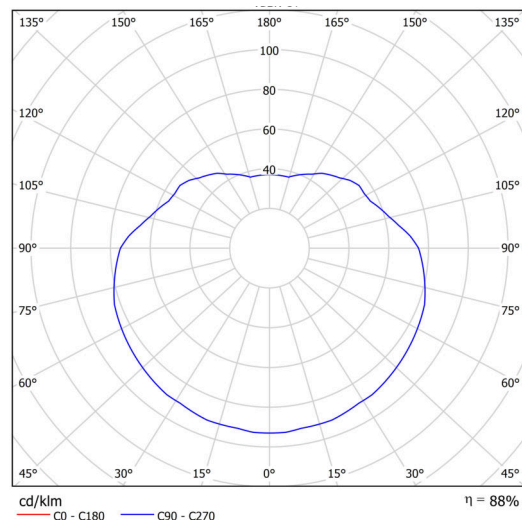

ISIS S4 PM

Product code: ISI63588

Type: ZS11/PM4/L100 NL HF**

Short description of the luminaire: Stainless polished finish | pendant E27 light | microwave HF sensor | PMMA gloss shade

Technical

Types of luminaires	Sensor
Mounting type	Suspended - cable
Base material	stainless steel steel
Shade material	glossy polymethyl methacrylate
Base color	polished stainless steel
Shade color	white
Holding the shade	steel holder
Mounting location	ceiling
Width	500 mm
Length	500 mm
Height	500 mm
Diameter	ø 500 mm
Hinge length	1000 mm
mounting holes (diameter)	none
Installation wire (diameter)	none
Impact strength	IK06
Operating temperature	from -20°C to +30°C

Electric

Power consumption	40 W
Ingress Protection	IP40
Socket	E27
Sensor	HF
terminal block	none

Luminous

Blue light hazard	Risk group 0

Eulum data for calculation programs are available at www.osmont.cz.