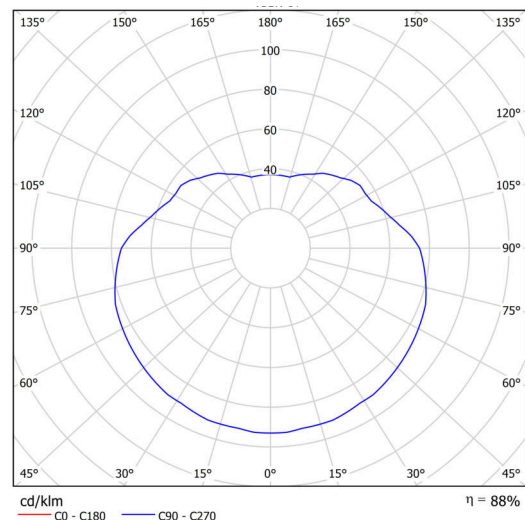

ISIS S4 PM

Product code: ISI63586

Type: ZS11/PM4/L100 C HF**

Short description of the luminaire: Black color | pendant E27 light | microwave HF sensor | PMMA gloss shade

Technical

Types of luminaires	Sensor
Mounting type	Suspended - cable
Base material	steel
Shade material	glossy polymethyl methacrylate
Base color	black Ral9005
Shade color	white
Holding the shade	steel holder
Mounting location	ceiling
Width	500 mm
Length	500 mm
Height	500 mm
Diameter	ø 500 mm
Hinge length	1000 mm
mounting holes (diameter)	none
Installation wire (diameter)	none
Impact strength	IK06
Operating temperature	from -20°C to +30°C

Electric

Power consumption	40 W
Ingress Protection	IP40
Socket	E27
Sensor	HF
terminal block	none

Luminous

Blue light hazard	Risk group 0

Eulum data for calculation programs are available at www.osmont.cz.