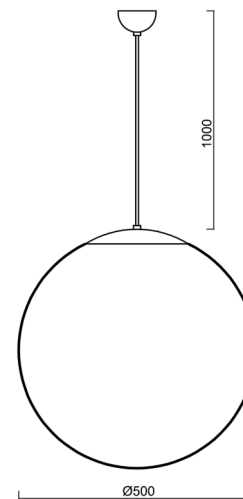

ISIS S4 PM

Product code: ISI63586

Type: ZS11/PM4/L100 C HF**

Short description of the luminaire: Black color | pendant E27 light | microwave HF sensor | PMMA gloss shade

Technical

Types of luminaires	Sensor
Mounting type	Suspended - cable
Base material	steel
Shade material	glossy polymethyl methacrylate
Base color	black Ral9005
Shade color	white
Holding the shade	steel holder
Mounting location	ceiling
Width	500 mm
Length	500 mm
Height	500 mm
Diameter	ø 500 mm
Hinge length	1000 mm
mounting holes (diameter)	none
Installation wire (diameter)	none
Impact strength	IK06
Operating temperature	from -20°C to +30°C

Electric

Power consumption	40 W
Ingress Protection	IP40
Socket	E27
Sensor	HF
terminal block	none

Luminous

Blue light hazard	Risk group 0

Eulum data for calculation programs are available at www.osmont.cz.