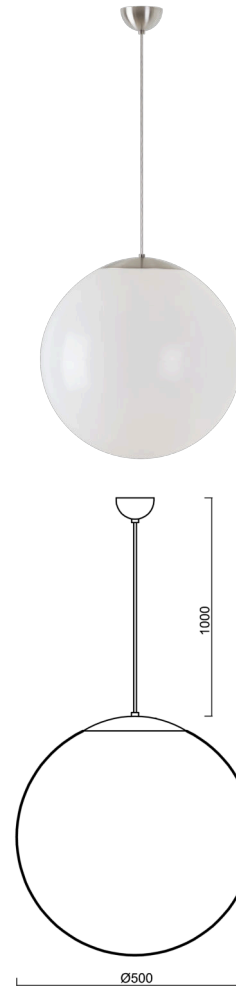

ISIS S4 PM

Product code: ISI63319

Type: ZS11/PM4/L100 NB**

Short description of the luminaire: Stainless brushed pendant E27 light ON/OFF and PMMA shade.

Technical

Types of luminaires	Classic on/off
Mounting type	Suspended - cable
Base material	stainless steel steel
Shade material	glossy polymethyl methacrylate
Base color	brushed stainless steel
Shade color	white
Holding the shade	steel holder
Mounting location	ceiling
Width	500 mm
Length	500 mm
Height	500 mm
Diameter	ø 500 mm
Hinge length	1000 mm
mounting holes (diameter)	none
Installation wire (diameter)	none
Impact strength	IK06
Operating temperature	from -20°C to +30°C

Electric

Voltage type	AC
AC voltage	220 - 240 V
Power consumption	40 W
Ingress Protection	IP40
Socket	E27
terminal block	none

Luminous

Blue light hazard	Risk group 0

Eulum data for calculation programs are available at www.osmont.cz.