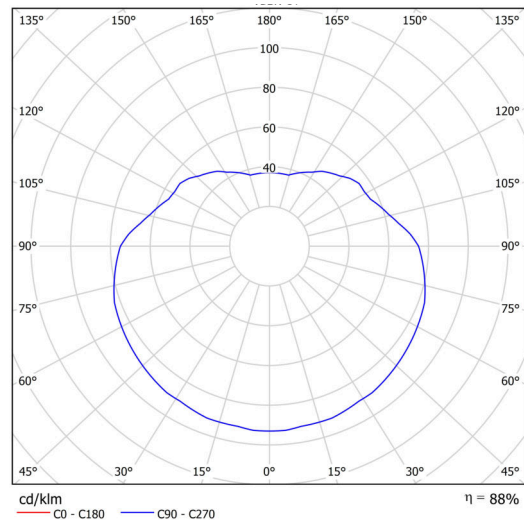

ISIS S4 PM

Product code: ISI63319

Type: ZS11/PM4/L100 NB**

Short description of the luminaire: Stainless brushed pendant E27 light ON/OFF and PMMA shade.

Technical

Types of luminaires	Classic on/off
Mounting type	Suspended - cable
Base material	stainless steel steel
Shade material	glossy polymethyl methacrylate
Base color	brushed stainless steel
Shade color	white
Holding the shade	steel holder
Mounting location	ceiling
Width	500 mm
Length	500 mm
Height	500 mm
Diameter	ø 500 mm
Hinge length	1000 mm
mounting holes (diameter)	none
Installation wire (diameter)	none
Impact strength	IK06
Operating temperature	from -20°C to +30°C

Electric

Voltage type	AC
AC voltage	220 - 240 V
Power consumption	40 W
Ingress Protection	IP40
Socket	E27
terminal block	none

Luminous

Blue light hazard	Risk group 0

Eulum data for calculation programs are available at www.osmont.cz.