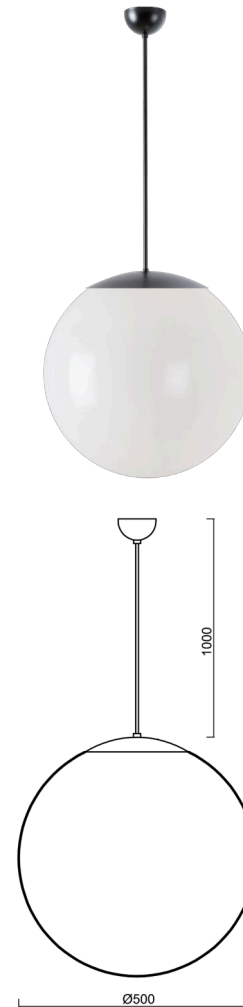

ISIS S4 PM

Product code: ISI60906

Type: LED-5L07E900ZS11/PM4/L100 NK3HST C 4K##

Short description of the luminaire: Black colour | pendant LED light with emergency backup combined (with Self-test) | PMMA shade | cable pendant (with inner support wire) 100 cm |

Technical

Types of luminaires	Emergency combined SELFTEST
Mounting type	Suspended - cable
Base material	steel
Shade material	glossy polymethyl methacrylate
Base color	black Ral9005
Shade color	white
Holding the shade	steel holder
Mounting location	ceiling
Width	500 mm
Length	500 mm
Height	500 mm
Hinge length	1000 mm
mounting holes (diameter)	none
Cable entrance	none
Energy Class	D
Impact strength	IK06
Operating temperature	from -20°C to +30°C

Electric

Power consumption	41 W
Ingress Protection	IP40
Socket	LED modul
Battery type	LiFePO4
Emergency time	3 hours
SELFTEST	yes
terminal block	none

Luminous

Lum. flux of luminaire	6120 lm
Lum. flux of light source	6960 lm
Lum. flux of light source in emergency mode	200 lm
Temperature	4000 K
Rated life time LED L80/B10	100000 hours
CRI	Ra80
MacAdam	3
Blue light hazard	Risk group 0

Eulum data for calculation programs are available at www.osmont.cz.