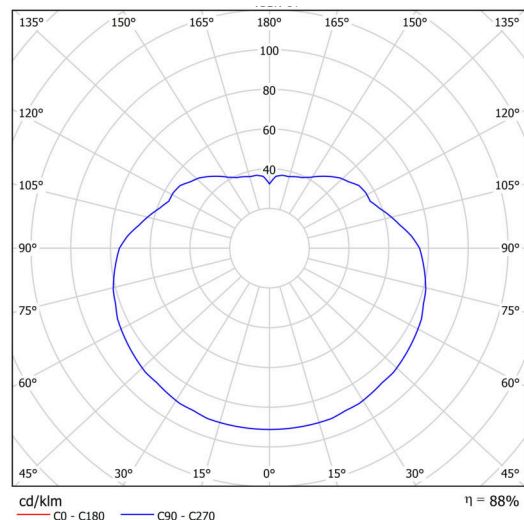

ISIS S4 PM

Product code: ISI60906

Type: LED-5L07E900ZS11/PM4/L100 NK3HST C 4K##

Short description of the luminaire: Black colour | pendant LED light with emergency backup combined (with Self-test) | PMMA shade | cable pendant (with inner support wire) 100 cm |

Technical

Types of luminaires	Emergency combined SELFTEST
Mounting type	Suspended - cable
Base material	steel
Shade material	glossy polymethyl methacrylate
Base color	black Ral9005
Shade color	white
Holding the shade	steel holder
Mounting location	ceiling
Width	500 mm
Length	500 mm
Height	500 mm
Hinge length	1000 mm
mounting holes (diameter)	none
Cable entrance	none
Energy Class	D
Impact strength	IK06
Operating temperature	from -20°C to +30°C

Electric

Power consumption	41 W
Ingress Protection	IP40
Socket	LED modul
Battery type	LiFePO4
Emergency time	3 hours
SELFTEST	yes
terminal block	none

Luminous

Lum. flux of luminaire	6120 lm
Lum. flux of light source	6960 lm
Lum. flux of light source in emergency mode	200 lm
Temperature	4000 K
Rated life time LED L80/B10	100000 hours
CRI	Ra80
MacAdam	3
Blue light hazard	Risk group 0

Eulum data for calculation programs are available at www.osmont.cz.