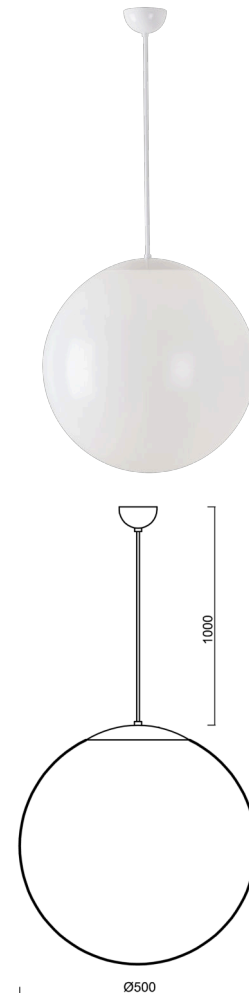

ISIS S4 PM

Product code: ISI60905

Type: LED-5L07E900ZS11/PM4/L100 NK3HST B 4K##

Short description of the luminaire: White colour | pendant LED light with emergency backup combined (with Self-test) | PMMA shade | cable pendant (with inner support wire) 100 cm |

Technical

Types of luminaires	Emergency combined SELFTEST
Mounting type	Suspended - cable
Base material	steel
Shade material	glossy polymethyl methacrylate
Base color	white Ral9003
Shade color	white
Holding the shade	steel holder
Mounting location	ceiling
Width	500 mm
Length	500 mm
Height	500 mm
Hinge length	1000 mm
mounting holes (diameter)	none
Cable entrance	none
Energy Class	D
Impact strength	IK06
Operating temperature	from -20°C to +30°C

Electric

Power consumption	41 W
Ingress Protection	IP40
Socket	LED modul
Battery type	LiFePO4
Emergency time	3 hours
SELFTEST	yes
terminal block	none

Luminous

Lum. flux of luminaire	6120 lm
Lum. flux of light source	6960 lm
Lum. flux of light source in emergency mode	200 lm
Temperature	4000 K
Rated life time LED L80/B10	100000 hours
CRI	Ra80
MacAdam	3
Blue light hazard	Risk group 0

Eulum data for calculation programs are available at www.osmont.cz.