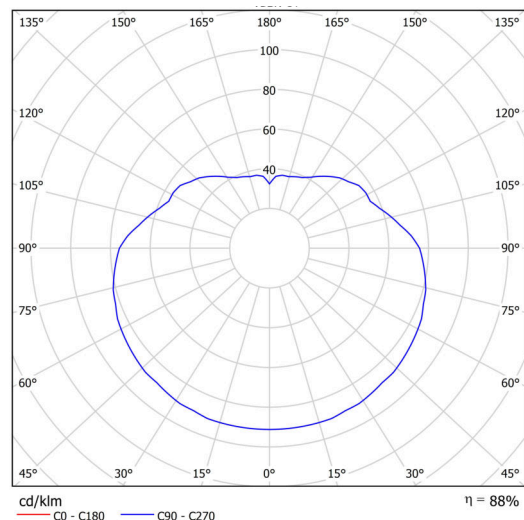

ISIS S4 PM

Product code: ISI60905

Type: LED-5L07E900ZS11/PM4/L100 NK3HST B 4K##

Short description of the luminaire: White colour | pendant LED light with emergency backup combined (with Self-test) | PMMA shade | cable pendant (with inner support wire) 100 cm |

Technical

Types of luminaires	Emergency combined SELFTEST
Mounting type	Suspended - cable
Base material	steel
Shade material	glossy polymethyl methacrylate
Base color	white Ral9003
Shade color	white
Holding the shade	steel holder
Mounting location	ceiling
Width	500 mm
Length	500 mm
Height	500 mm
Hinge length	1000 mm
mounting holes (diameter)	none
Cable entrance	none
Energy Class	D
Impact strength	IK06
Operating temperature	from -20°C to +30°C

Electric

Power consumption	41 W
Ingress Protection	IP40
Socket	LED modul
Battery type	LiFePO4
Emergency time	3 hours
SELFTEST	yes
terminal block	none

Luminous

Lum. flux of luminaire	6120 lm
Lum. flux of light source	6960 lm
Lum. flux of light source in emergency mode	200 lm
Temperature	4000 K
Rated life time LED L80/B10	100000 hours
CRI	Ra80
MacAdam	3
Blue light hazard	Risk group 0

Eulum data for calculation programs are available at www.osmont.cz.