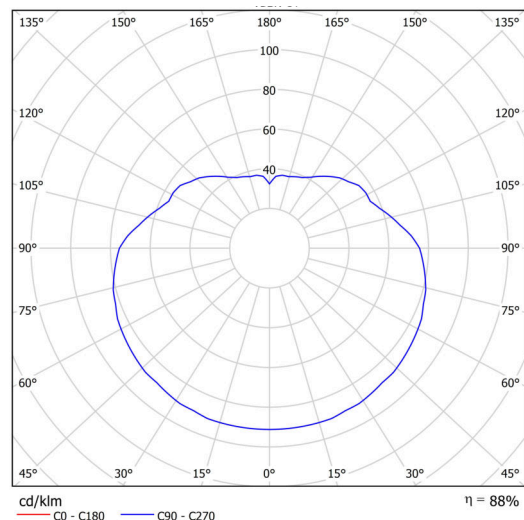

ISIS S4 PM

Product code: ISI60407

Type: LED-5L07E900ZS11/PM4/L100 NK3HST MS 3K##

Short description of the luminaire: Brass polished | pendant LED light with emergency backup combined (with Self-test) | PMMA shade| cable pendant (with inner support wire) 100 cm |

Technical

Types of luminaires	Emergency combined SELFTEST
Mounting type	Suspended - cable
Base material	brass
Shade material	glossy polymethyl methacrylate
Base color	polished brass
Shade color	white
Holding the shade	steel holder
Mounting location	ceiling
Width	500 mm
Length	500 mm
Height	500 mm
Hinge length	1000 mm
mounting holes (diameter)	none
Cable entrance	none
Energy Class	D
Impact strength	IK06
Operating temperature	from -20°C to +30°C

Electric

Power consumption	41 W
Ingress Protection	IP40
Socket	LED modul
Battery type	LiFePO4
Emergency time	3 hours
SELFTEST	yes
terminal block	none

Luminous

Lum. flux of luminaire	5870 lm
Lum. flux of light source	6670 lm
Lum. flux of light source in emergency mode	200 lm
Temperature	3000 K
Rated life time LED L80/B10	100000 hours
CRI	Ra80
MacAdam	3
Blue light hazard	Risk group 0

Eulum data for calculation programs are available at www.osmont.cz.