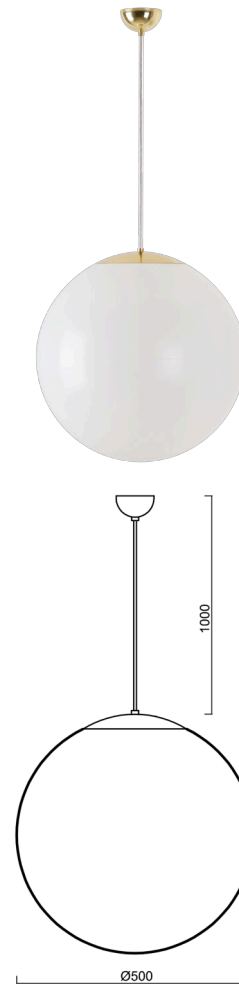

ISIS S4 PM

Product code: ISI60407

Type: LED-5L07E900ZS11/PM4/L100 NK3HST MS 3K##

Short description of the luminaire: Brass polished | pendant LED light with emergency backup combined (with Self-test) | PMMA shade| cable pendant (with inner support wire) 100 cm |

Technical

Types of luminaires	Emergency combined SELFTEST
Mounting type	Suspended - cable
Base material	brass
Shade material	glossy polymethyl methacrylate
Base color	polished brass
Shade color	white
Holding the shade	steel holder
Mounting location	ceiling
Width	500 mm
Length	500 mm
Height	500 mm
Hinge length	1000 mm
mounting holes (diameter)	none
Cable entrance	none
Energy Class	D
Impact strength	IK06
Operating temperature	from -20°C to +30°C

Electric

Power consumption	41 W
Ingress Protection	IP40
Socket	LED modul
Battery type	LiFePO4
Emergency time	3 hours
SELFTEST	yes
terminal block	none

Luminous

Lum. flux of luminaire	5870 lm
Lum. flux of light source	6670 lm
Lum. flux of light source in emergency mode	200 lm
Temperature	3000 K
Rated life time LED L80/B10	100000 hours
CRI	Ra80
MacAdam	3
Blue light hazard	Risk group 0

Eulum data for calculation programs are available at www.osmont.cz.