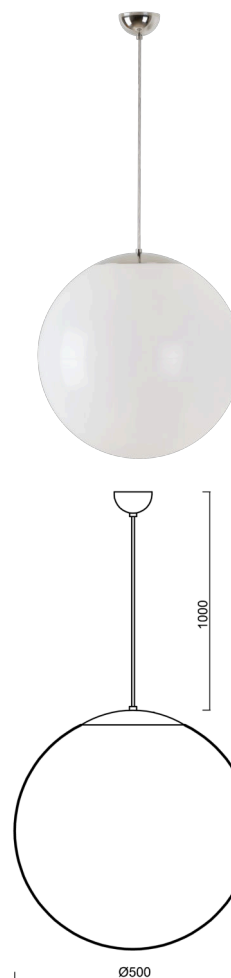

ISIS S4 PE

LED-5L07E900ZS11/PE4/L100 NL 3K##

WWW.OSMONT.CZ

ISIS S4 PE

Product code: ISI66256

Type: LED-5L07E900ZS11/PE4/L100 NL 3K##

Short description of the luminaire: Stainless polished pendant LED light ON/OFF and polyethylene shade.

Technical

| | |
|------------------------------|--------------------------|
| Types of luminaires | Classic on/off |
| Mounting type | Suspended - cable |
| Base material | stainless steel steel |
| Shade material | polyethylene |
| Base color | polished stainless steel |
| Shade color | white |
| Holding the shade | folding system |
| Mounting location | ceiling |
| Width | 500 mm |
| Length | 500 mm |
| Height | 500 mm |
| Diameter | Ø 500 mm |
| Hinge length | 1000 mm |
| mounting holes (diameter) | none |
| Installation wire (diameter) | none |
| Energy Class | D |
| Impact strength | IK10 |
| Operating temperature | from -20°C to +30°C |

Electric

| | |
|-------------------------------------|-----------|
| Power consumption | 41 W |
| Ingress Protection | IP40 |
| Socket | LED modul |
| terminal block | none |
| Automatic circuit breaker type B10A | 35 pcs |
| Automatic circuit breaker type B16A | 65 pcs |
| Automatic circuit breaker type C10A | 35 pcs |
| Automatic circuit breaker type C16A | 65 pcs |

Luminous

| | |
|-----------------------------|--------------|
| Lum. flux of luminaire | 5870 lm |
| Lum. flux of light source | 6670 lm |
| Luminaire efficacy | 143 lm/W |
| Temperature | 3000 K |
| Rated life time LED L80/B10 | 100000 hours |
| CRI | Ra80 |
| MacAdam | 3 |
| Blue light hazard | Risk group 0 |