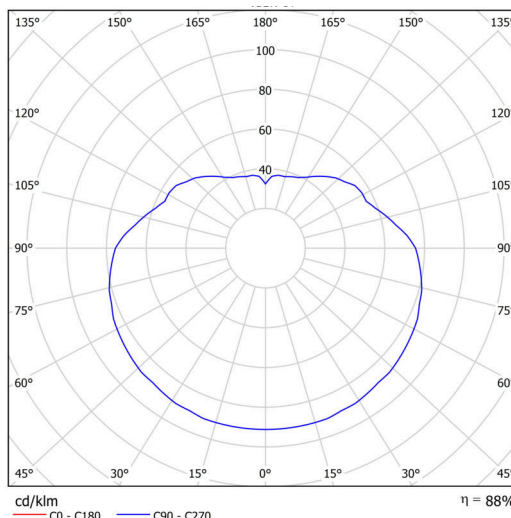

ISIS S4 PE

Product code: ISI66256

Type: LED-5L07E900ZS11/PE4/L100 NL 3K##

Short description of the luminaire: Stainless polished pendant LED light ON/OFF and polyethylene shade.

Technical

Types of luminaires	Classic on/off
Mounting type	Suspended - cable
Base material	stainless steel steel
Shade material	polyethylene
Base color	polished stainless steel
Shade color	white
Holding the shade	folding system
Mounting location	ceiling
Width	500 mm
Length	500 mm
Height	500 mm
Diameter	Ø 500 mm
Hinge length	1000 mm
mounting holes (diameter)	none
Installation wire (diameter)	none
Energy Class	D
Impact strength	IK10
Operating temperature	from -20°C to +30°C

Electric

Power consumption	41 W
Ingress Protection	IP40
Socket	LED modul
terminal block	none
Automatic circuit breaker type B10A	35 pcs
Automatic circuit breaker type B16A	65 pcs
Automatic circuit breaker type C10A	35 pcs
Automatic circuit breaker type C16A	65 pcs

Luminous

Lum. flux of luminaire	5870 lm
Lum. flux of light source	6670 lm
Luminaire efficacy	143 lm/W
Temperature	3000 K
Rated life time LED L80/B10	100000 hours
CRI	Ra80
MacAdam	3
Blue light hazard	Risk group 0

Eulum data for calculation programs are available at www.osmont.cz.