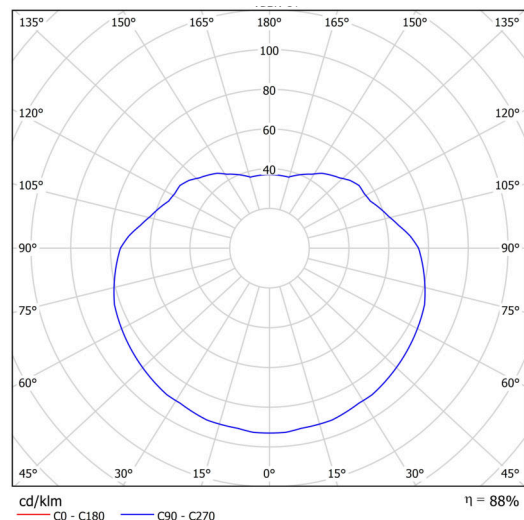

ISIS S4 PE

Product code: ISI44180

Type: ZS11/PE4/L100 B**

Short description of the luminaire: White pendant E27 light ON/OFF and polyethylene shade.

Technical

Types of luminaires	Classic on/off
Mounting type	Suspended - cable
Base material	steel
Shade material	polyethylene
Base color	white Ral9003
Shade color	white
Holding the shade	steel holder
Mounting location	ceiling
Width	500 mm
Length	500 mm
Height	500 mm
Diameter	ø 500 mm
Hinge length	1000 mm
mounting holes (diameter)	none
Installation wire (diameter)	none
Impact strength	IK10
Operating temperature	from -20°C to +30°C

Electric

Power consumption	40 W
Ingress Protection	IP40
Socket	E27
terminal block	none

Luminous

Blue light hazard	Risk group 0

Eulum data for calculation programs are available at www.osmont.cz.