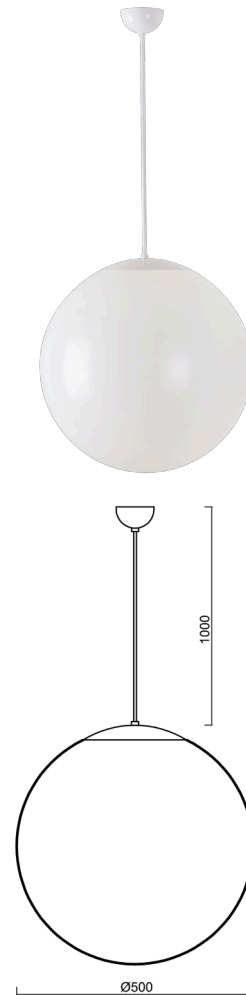

ISIS S4 PE

Product code: ISI44180

Type: ZS11/PE4/L100 B**

Short description of the luminaire: White pendant E27 light ON/OFF and polyethylene shade.

Technical

Types of luminaires	Classic on/off
Mounting type	Suspended - cable
Base material	steel
Shade material	polyethylene
Base color	white Ral9003
Shade color	white
Holding the shade	steel holder
Mounting location	ceiling
Width	500 mm
Length	500 mm
Height	500 mm
Diameter	ø 500 mm
Hinge length	1000 mm
mounting holes (diameter)	none
Installation wire (diameter)	none
Impact strength	IK10
Operating temperature	from -20°C to +30°C

Electric

Power consumption	40 W
Ingress Protection	IP40
Socket	E27
terminal block	none

Luminous

Blue light hazard	Risk group 0

Eulum data for calculation programs are available at www.osmont.cz.