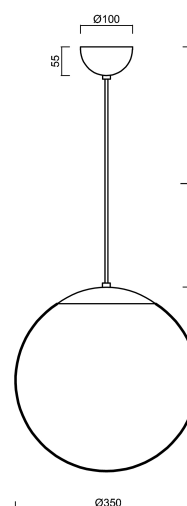

ISIS S3A PM-M

LED-5L06E550ZS11/PM3AM/L100 NK3H C 4K#

WWW.OSMONT.CZ

ISIS S3A PM-M

Product code: ISI75546

Type: LED-5L06E550ZS11/PM3AM/L100 NK3H C 4K#

Short description of the luminaire: Black colour | pendant LED light with emergency backup combined | matt PMMA shade | cable pendant (with inner support wire) 100 cm |

Technical data

Types of luminaires	Emergency combined
Mounting type	Suspended - cable
Base material	steel
Shade material	opal polymethyl methacrylate
Base color	black Ral9005
Shade color	white
Holding the shade	steel holder
Mounting location	ceiling
Width	350 mm
Length	350 mm
Height	350 mm
Diameter	Ø 350 mm
Suspension length	1000 mm
mounting holes (diameter)	none
Energy Class	D
Impact strength	IK06
Operating temperature	from +5°C to +30°C

Additional assortment:

Lampshade

Product code	Name	Color	Picture	Drawing
20727	PM3AM (350mm)	white	