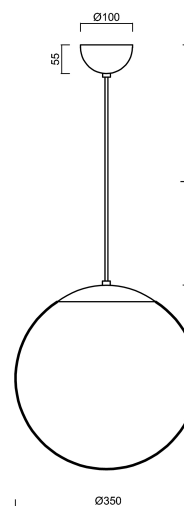

ISIS S3A PM-M

LED-5L06E550ZS11/PM3AM/L100 NK3H MS 3K#

WWW.OSMONT.CZ

ISIS S3A PM-M

Product code: ISI75050

Type: LED-5L06E550ZS11/PM3AM/L100 NK3H MS 3K#

Short description of the luminaire: Brass polished | pendant LED light with emergency backup combined | matt PMMA shade | cable pendant (with inner support wire) 100 cm |

Technical data

| | |
|---------------------------|------------------------------|
| Types of luminaires | Emergency combined |
| Mounting type | Suspended - cable |
| Base material | brass |
| Shade material | opal polymethyl methacrylate |
| Base color | polished brass |
| Shade color | white |
| Holding the shade | steel holder |
| Mounting location | ceiling |
| Width | 350 mm |
| Length | 350 mm |
| Height | 350 mm |
| Diameter | ø 350 mm |
| Suspension length | 1000 mm |
| mounting holes (diameter) | none |
| Energy Class | D |
| Impact strength | IK06 |
| Operating temperature | from +5°C to +30°C |