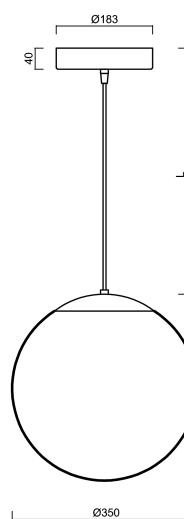

ISIS S3A PM HP

Product code: ISI74772

Type: LED-5L06E900ZS11/PM3A/L100 NL 4K#

Short description of the luminaire: Stainless steel polished | pendant high-power LED light ON/OFF | PMMA shade | cable pendant (with inner support wire) 100 cm |

Technical data

Types of luminaires	Classic on/off
Mounting type	Suspended - cable
Base material	stainless steel steel
Shade material	opal polymethyl methacrylate
Base color	polished stainless steel
Shade color	white
Holding the shade	steel holder
Mounting location	ceiling
Width	350 mm
Length	350 mm
Height	350 mm
Diameter	ø 350 mm
Suspension length	1000 mm
mounting holes (diameter)	none
Energy Class	D
Impact strength	IK06
Operating temperature	from -20°C to +30°C

Electrical data

Power consumption	43 W
Ingress Protection	IP40
Socket	LED modul
terminal block	none
Automatic circuit breaker type B10A	10 pcs
Automatic circuit breaker type B16A	16 pcs
Automatic circuit breaker type C10A	16 pcs
Automatic circuit breaker type C16A	26 pcs
Number of LED drivers	1

Luminous data

Lum. flux of luminaire	5870 lm
Lum. flux of light source	6670 lm
Luminaire efficacy	136 lm/W
Chromaticity temperature	4000 K
Rated life time LED L80/B10	100000 hours
CRI	Ra80
MacAdam	3
Blue light hazard	Risk group 0

Eulum data for calculation programs are available at www.osmont.cz.

OSMONT, s.r.o.
HYBRÁLEC 129,
586 01 JIHLAVA, CZ