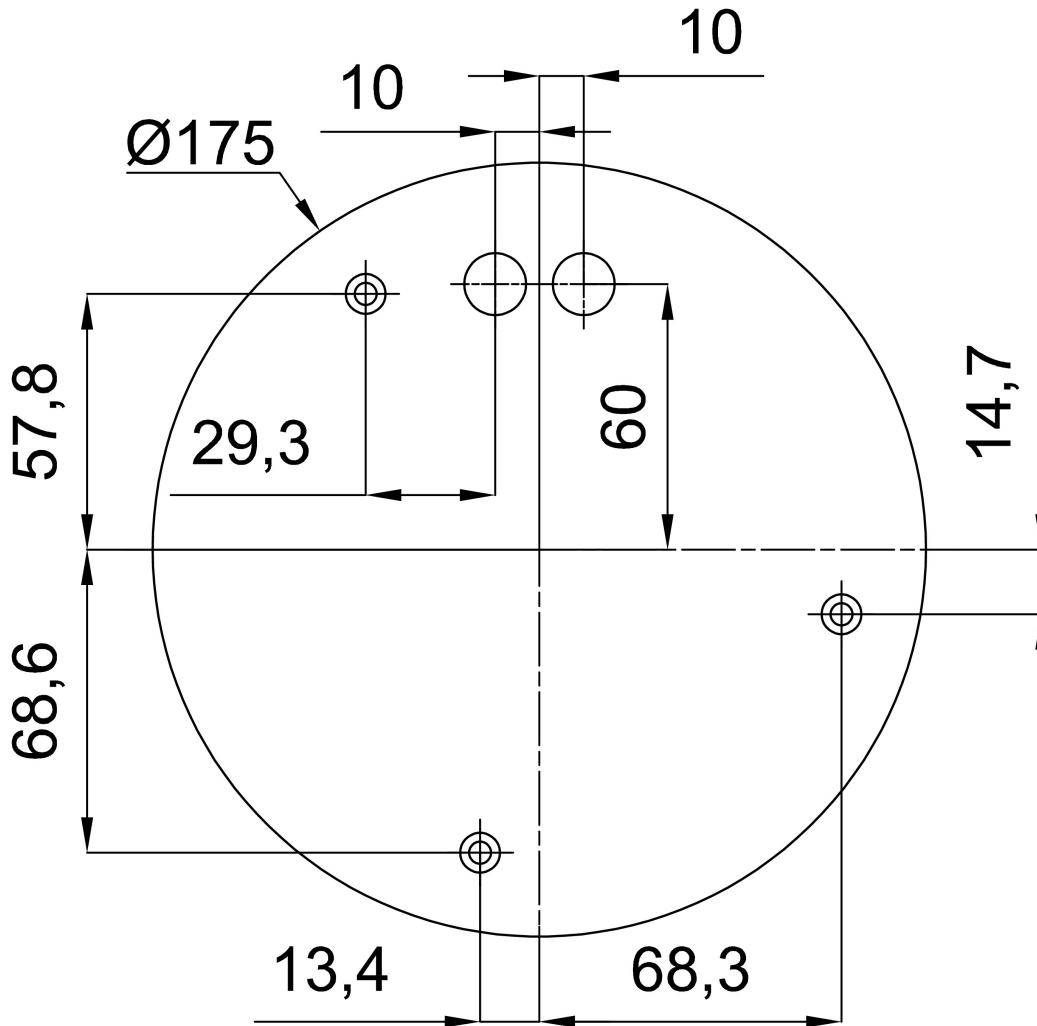

TECHNICAL SHEET

Logistical data

EAN	8591728221287
Warranty*	60 months

*The warranty for the batteries is valid for 36 months from the date of purchase.

Installation dimensions: