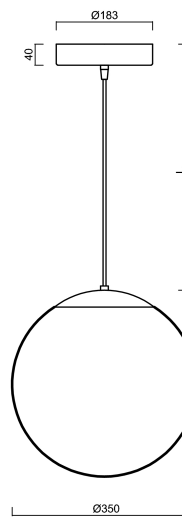

ISIS S3A PM HP

Product code: ISI74277

Type: LED-5L06E900ZS11/PM3A/L100 NB DALI 3K#

Short description of the luminaire: Stainless steel brushed | pendant high-power LED light DALI | PMMA shade | cable pendant (with inner support wire) 100 cm |

Technical data

Types of luminaires	Dimmable
Mounting type	Suspended - cable
Base material	stainless steel steel
Shade material	opal polymethyl methacrylate
Base color	brushed stainless steel
Shade color	white
Holding the shade	steel holder
Mounting location	ceiling
Width	350 mm
Length	350 mm
Height	350 mm
Diameter	ø 350 mm
Suspension length	1000 mm
mounting holes (diameter)	none
Energy Class	D
Impact strength	IK06
Operating temperature	from -20°C to +30°C

Electrical data

Power consumption	43 W
Ingress Protection	IP40
Socket	LED modul
terminal block	none
Automatic circuit breaker type B10A	31 pcs
Automatic circuit breaker type B16A	50 pcs
Automatic circuit breaker type C10A	52 pcs
Automatic circuit breaker type C16A	85 pcs
Switching current	5 A / 50 µsec
Number of LED drivers	1

Luminous data

Lum. flux of luminaire	5630 lm
Lum. flux of light source	6400 lm
Luminaire efficacy	130 lm/W
Chromaticity temperature	3000 K
Rated life time LED L80/B10	100000 hours
CRI	Ra80
MacAdam	3
Blue light hazard	Risk group 0

Eulum data for calculation programs are available at

OSMONT, s.r.o.
HYBRÁLEC 129,
586 01 JIHLAVA, CZ