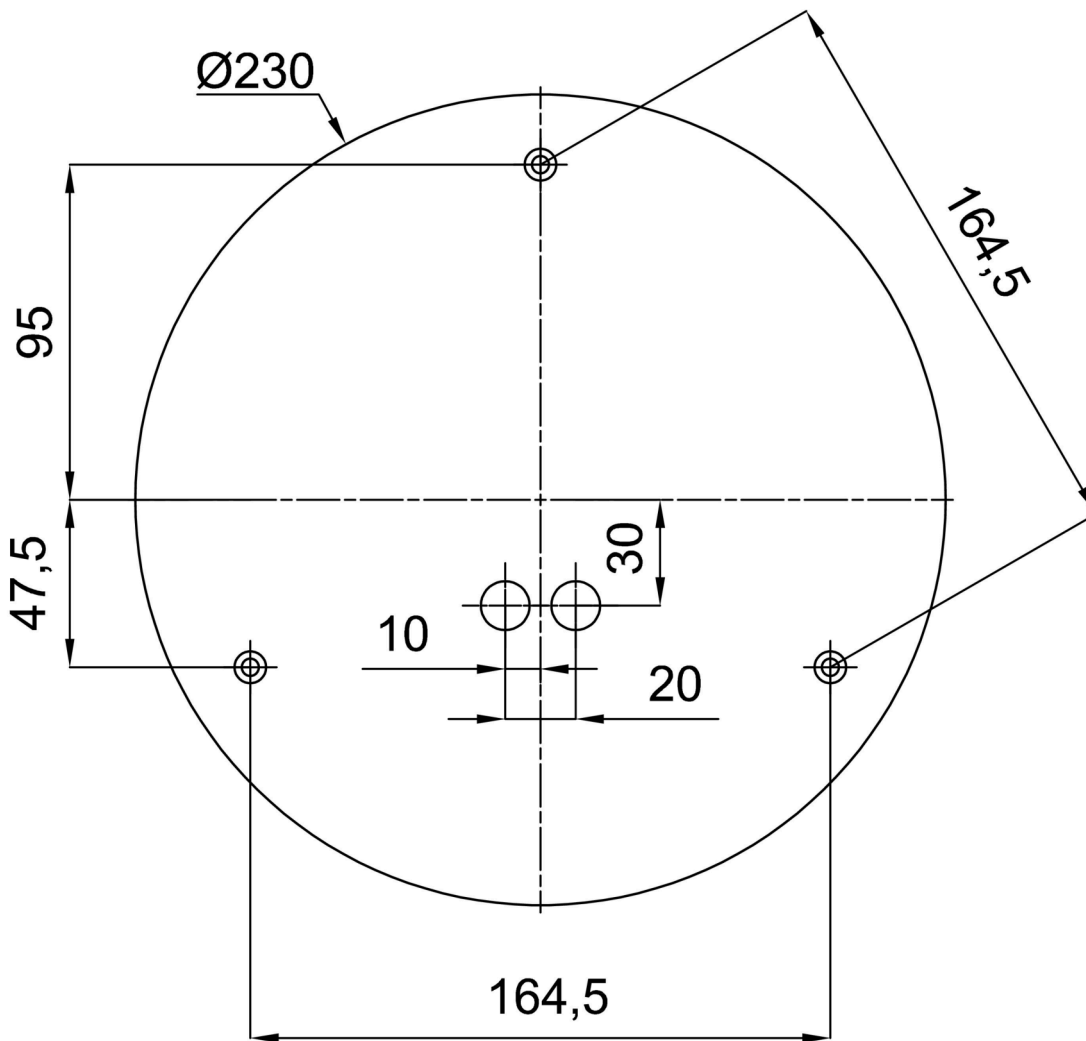

TECHNICAL SHEET

CRI	Ra80
MacAdam	3
Blue light hazard	Risk group 0

Eulum data for calculation programs are available at www.osmont.cz.

Logistic

EAN	8591728048853
Weight NTTO	3.4 Kg
Weight BTTO	4.1 Kg
Number of cartons	2 pcs
Package volume	0.072 m³
Package 1 width	0.405 m
Package 1 length	0.405 m
Package 1 height	0.41 m
Warranty*	60 months

*The warranty for the batteries is valid for 12 months from the date of purchase.

Installation dimensions: