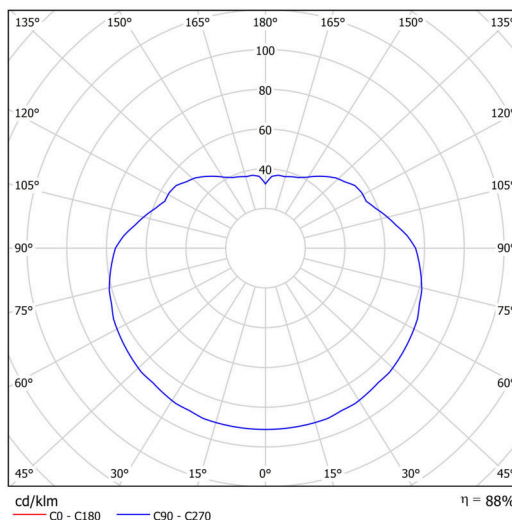

Luminous

Lum. flux of luminaire	7610 lm
Lum. flux of light source	8650 lm
Lum. flux of light source in emergency mode	170 lm
Luminaire efficacy	146 lm/W
Temperature	4000 K
Rated life time LED L80/B10	100000 hours